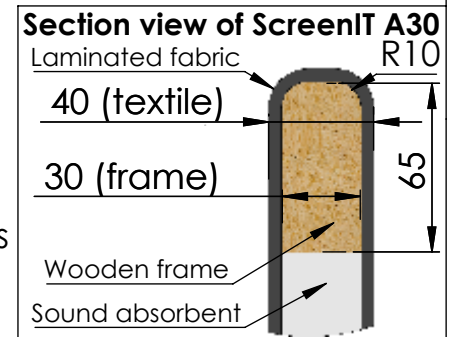

These measurements refer to the frame work and do not include upholstery, seam or zip

Tolerances (mm)			
Dimension			Deviation
(1)	-	20	±0,2
(20)	-	50	±0,5
(50)	-	200	±1,0
(200)	-		±2,0

Including adjustable feet
Assembled with The Hut mounts
on 6 places
Straight corners (R10)

Art.nr. 1190180		Name ScreenIT A30 Wardrobe 1280x1800 mm		
Last saved by Tolle	Last saved 2022-08-08	Material	Rev -	Format A4
Created by Tolle	Created date 2022-06-16		Scale 1:25	Page 1/1