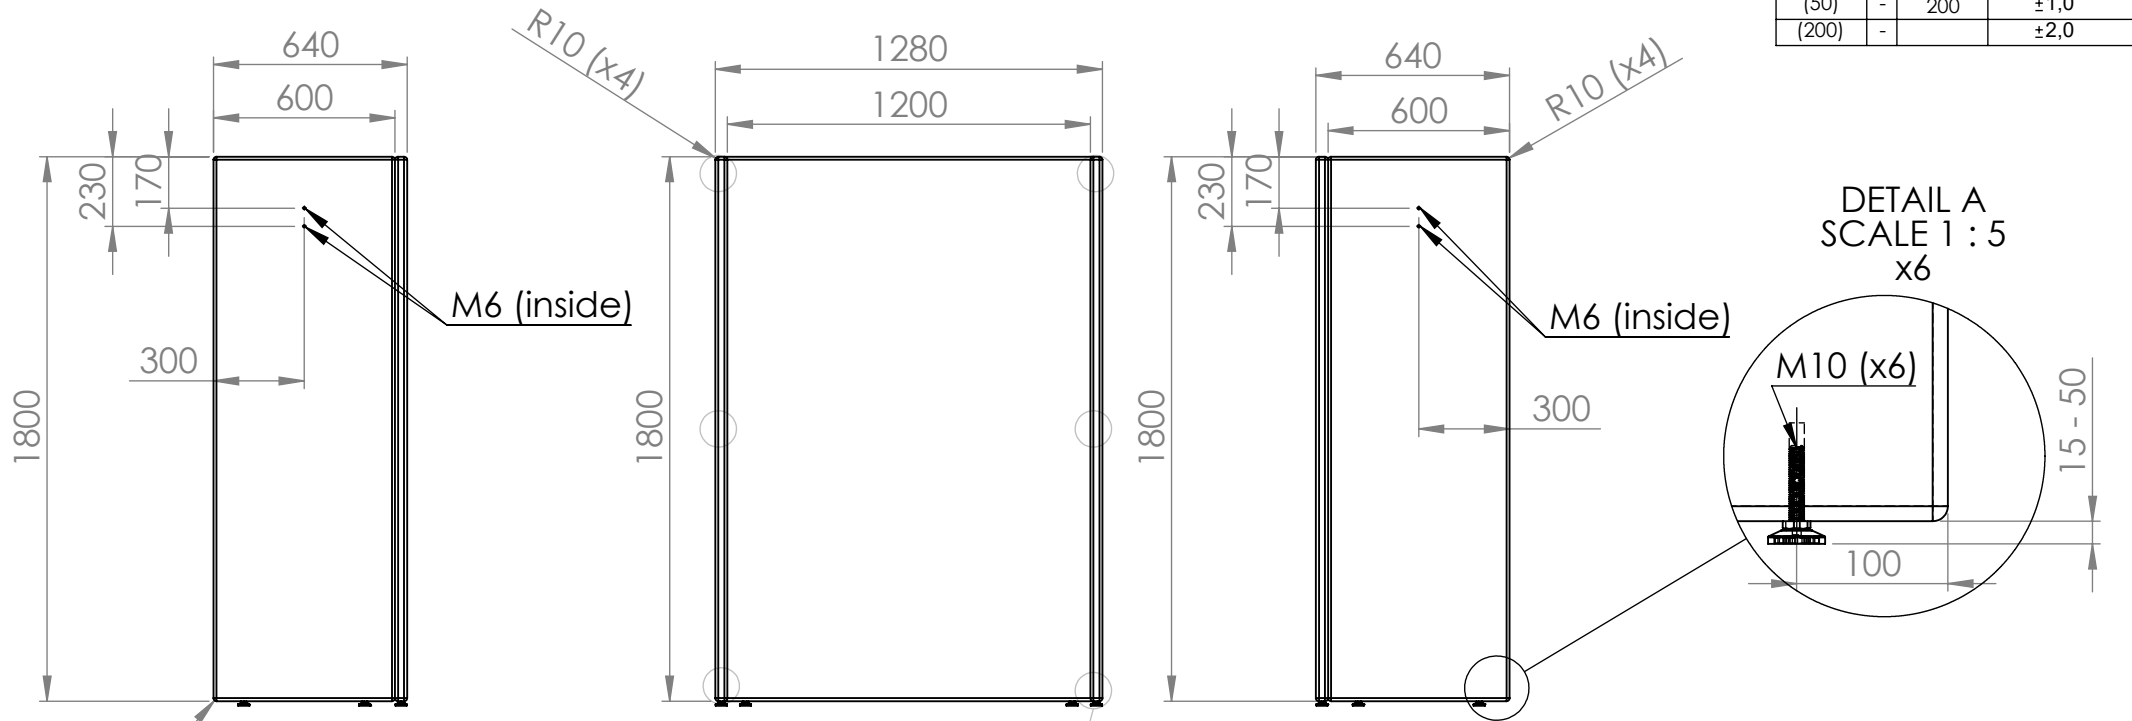

These measurements refer to the frame work and do not include upholstery, seam or zip

Tolerances (mm)			
Dimension			Deviation
(1)	-	20	±0,2
(20)	-	50	±0,5
(50)	-	200	±1,0
(200)	-		±2,0

Including adjustable feet
Assembled with The Hut mounts
on 6 places
Straight corners (R10)

Art.nr. 1190180		Name ScreenIT A30 Wardrobe 1280x1800 mm		
Last saved by Tolle	Last saved 2022-08-08	Material	Rev -	Format A4
Created by Tolle	Created date 2022-06-16		Scale 1:25	Page 1/1