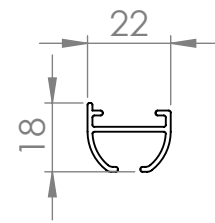

REVISIONS			
REV.	DESCRIPTION	DATE	BY

Rail 2000mm (x1)

Glide w hook (x5)

Twist stop w hook (x1)

End cap (x2)

Ceiling fitting (x2)

Art.nr. 121218		Name Rail 2000mm		
Last saved by Tolle	Last saved 2024-05-28	Material Aluminium	Rev	Format A4
Created by Nina	Created date 2022-07-11		Scale 1:2	Page 1/1