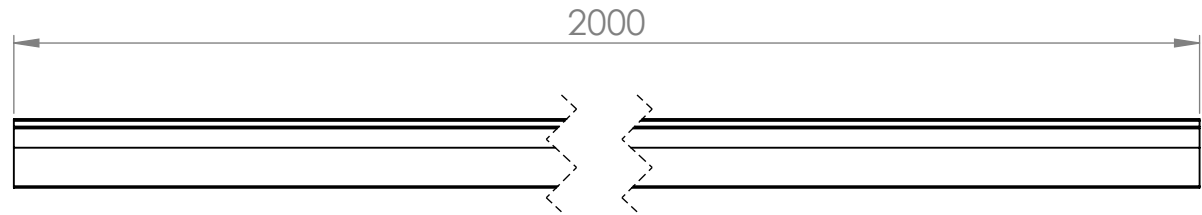

REVISIONS			
REV.	DESCRIPTION	DATE	BY

Rail 2000mm (x1)

Glide w hook (x5)

Twist stop w hook (x1)

End cap (x2)

Ceiling fitting (x2)

Art.nr. 121218		Name Rail 2000mm		
Last saved by Tolle	Last saved 2024-05-28	Material Aluminium	Rev	Format A4
Created by Nina	Created date 2022-07-11		Scale 1:2	Page 1/1