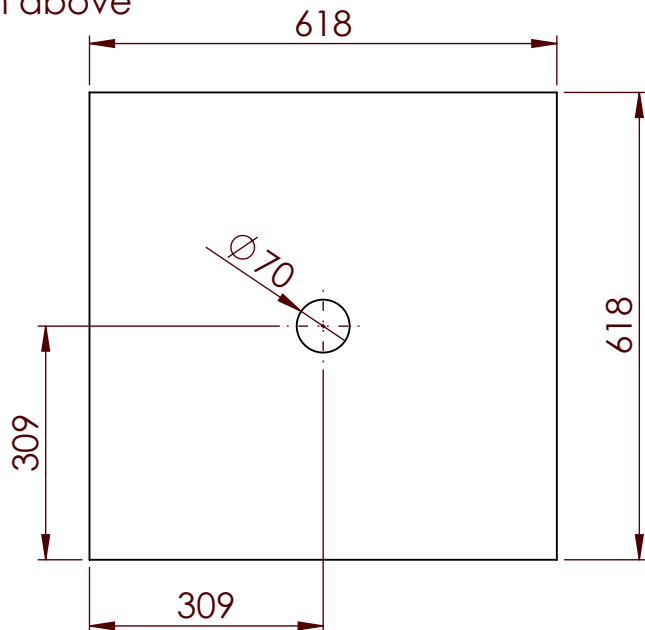

From above

REVISIONS			
REV.	DESCRIPTION	DATE	BY
A	Drawing was made	2024-09-09	Tolle

Textile Nova

GÖTESSONS © 2024

Art.nr.
126805G

Name
Tiles Nova EcoSUND 618x618x50 mm
with lamp White / White core

General tolerance
SS-ISO 2768-1
m

Material
EcoSUND 50 mm

Rev
A

Format
A4

Scale
1:10

Page
1/1