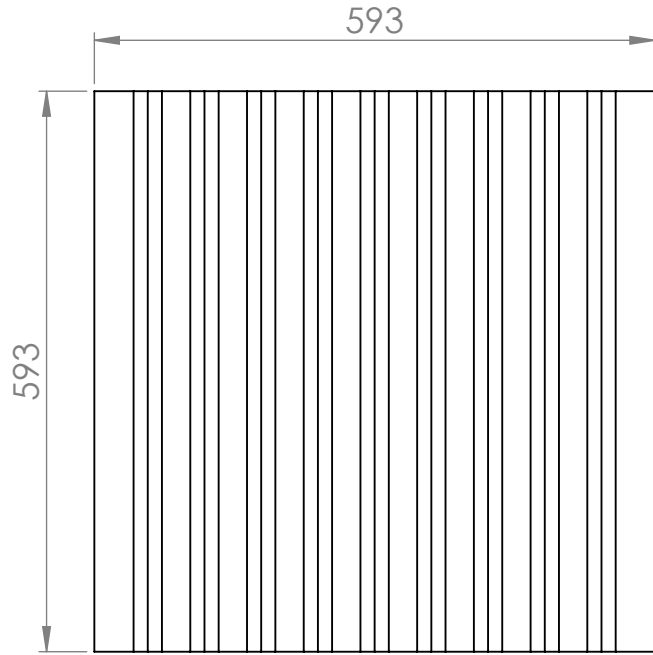

REVISIONS			
REV.	DESCRIPTION	DATE	BY
A	Created drawing	2024-05-29	Tolle

DETAIL A
SCALE 1 : 3

1: Autumn Brown
2: Anthracite Grey
Colours only for visualization

GÖTESSONS © 2024

Art.nr. 121450-11 Name Tiles Tracks Straight 593x593x25 mm
Anthracite grey / Autumn brown 4-pcs

View placement General tolerance SS-ISO 2768-1 m Material Pressed Polyester fiber (2000g)

THIS DRAWING AND INFORMATION CONTAINED HEREIN ARE THE PROPERTY OF GÖTESSONS DESIGN GROUP AB AND SHALL BE RETURNED UPON DEMAND AND SHALL NOT BE REPRODUCED IN WHOLE OR IN PART TO ANYONE ELSE OR USED WITHOUT WRITTEN CONSENT OF GÖTESSONS DESIGN GROUP AB.

Rev A Format A4 Scale 1:8 Page 1/1