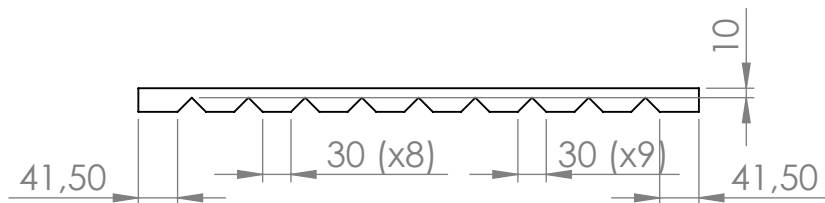

REVISIONS			
REV.	DESCRIPTION	DATE	BY
A	Created drawing	2024-05-29	Tolle

DETAIL A
SCALE 1 : 3

1: Autumn Brown
2: Anthracite Grey
Colours only for visualization

GÖTESSONS © 2024

Art.nr. 121450-11 Name Tiles Tracks Straight 593x593x25 mm
Anthracite grey / Autumn brown 4-pcs

View placement General tolerance SS-ISO 2768-1 m Material Pressed Polyester fiber (2000g)

THIS DRAWING AND INFORMATION CONTAINED HEREIN ARE THE PROPERTY OF GÖTESSONS DESIGN GROUP AB AND SHALL BE RETURNED UPON DEMAND AND SHALL NOT BE REPRODUCED IN WHOLE OR IN PART TO ANYONE ELSE OR USED WITHOUT WRITTEN CONSENT OF GÖTESSONS DESIGN GROUP AB.

Rev A Format A4 Scale 1:8 Page 1/1