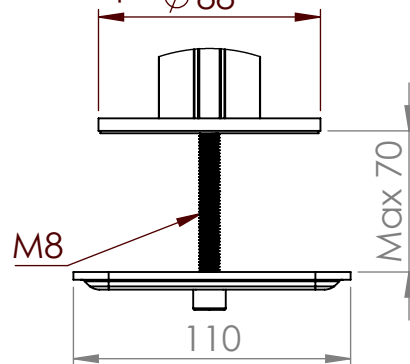

Through table top  $\phi 88$

Art.nr. 610763		Name V4 Twin Monitor arm		
Last saved by Tolle	Last saved 2021-05-18	Material x	Rev -	Format A4
Created by Tolle	Created date 2018-11-22		Scale 1:10	Page 1/1