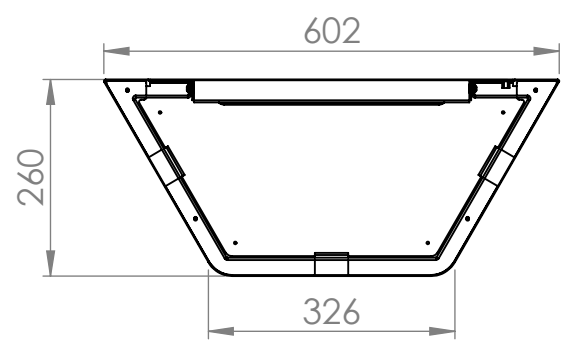

REVISIONS

REV.	DESCRIPTION	DATE	BY
------	-------------	------	----

Art.nr.	610085	Name	Re Turnit		
---------	--------	------	-----------	--	--

Last saved by	Jonathan	Last saved	2020-11-27	Material	Rev	Format
Created by	Jonathan	Created date	2020-11-26		Scale	Page
					1:10	1/1