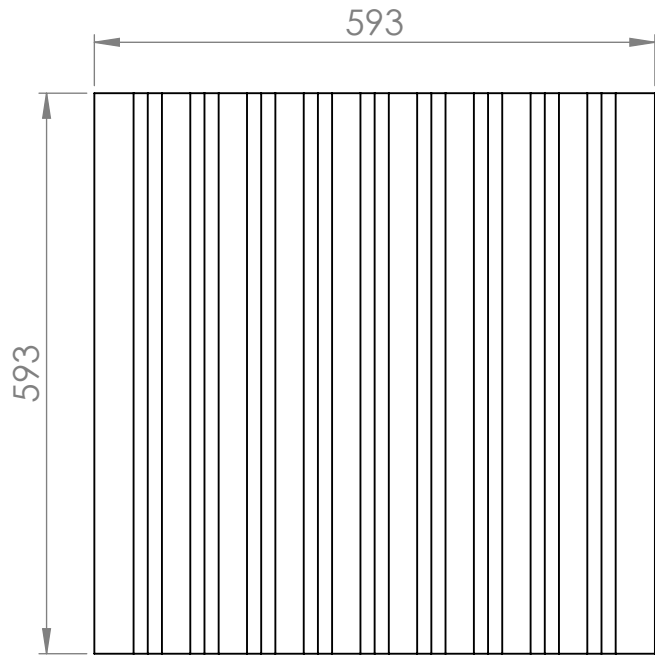

REVISIONS			
REV.	DESCRIPTION	DATE	BY
A	Created drawing	2024-05-29	Tolle

© 2024

GÖTESSONS

Art.nr. 121450-10	Name Tiles Tracks Straight 593x593x25 mm Light Grey 4-pcs

View placement 	General tolerance SS-ISO 2768-1 m	Material Pressed Polyester fiber (2000g)

THIS DRAWING AND INFORMATION CONTAINED HEREIN ARE THE PROPERTY OF GÖTESSONS DESIGN GROUP AB AND SHALL BE RETURNED UPON DEMAND AND SHALL NOT BE REPRODUCED IN WHOLE OR IN PART TO ANYONE ELSE OR USED WITHOUT WRITTEN CONSENT OF GÖTESSONS DESIGN GROUP AB.			
Rev A	Format A4	Scale 1:8	Page 1/1