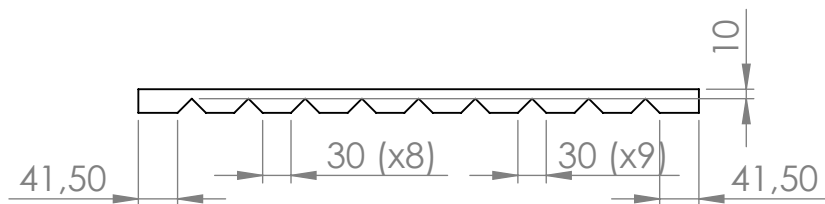

REVISIONS			
REV.	DESCRIPTION	DATE	BY
A	Created drawing	2024-05-29	Tolle

© 2024

GÖTESSONS

Art.nr. 121450-10	Name Tiles Tracks Straight 593x593x25 mm Light Grey 4-pcs

View placement 	General tolerance SS-ISO 2768-1 m	Material Pressed Polyester fiber (2000g)

THIS DRAWING AND INFORMATION CONTAINED HEREIN ARE THE PROPERTY OF GÖTESSONS DESIGN GROUP AB AND SHALL BE RETURNED UPON DEMAND AND SHALL NOT BE REPRODUCED IN WHOLE OR IN PART TO ANYONE ELSE OR USED WITHOUT WRITTEN CONSENT OF GÖTESSONS DESIGN GROUP AB.			
Rev A	Format A4	Scale 1:8	Page 1/1