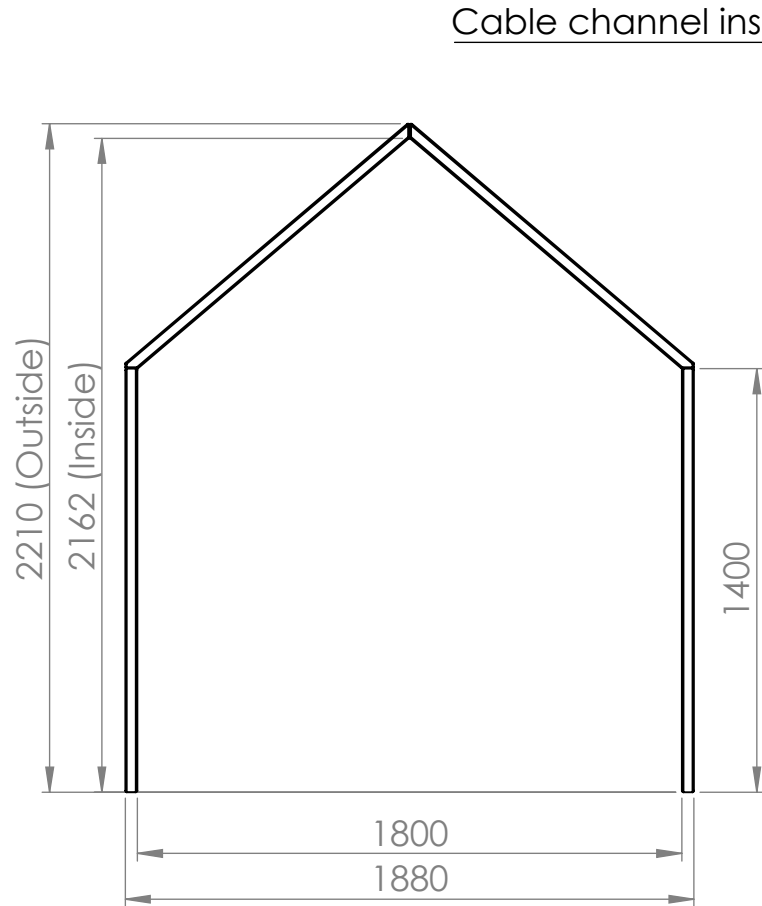

These measurements refer to the frame work and do not include upholstery, seam or zip

Tolerances (mm)			
Dimension			Deviation
(1)	-	20	±0,2
(20)	-	50	±0,5
(50)	-	200	±1,0
(200)	-		±2,0

Cable channel inside

GÖTESSONS

Art.nr. 110902		Name The Hut Lounge, 2 benches		
Last saved by Jonathan	Last saved 2018-11-27	Material x	Rev -	Format A4
Created by Jonathan	Created date 2018-08-22		Scale 1:25	Page 1/1