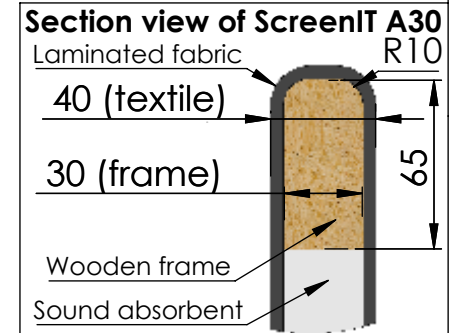

These measurements refer to the frame work and do not include upholstery, seam or zip

Tolerances (mm)			
Dimension			Deviation
(1)	-	20	±0,2
(20)	-	50	±0,5
(50)	-	200	±1,0
(200)	-		±2,0

Cable channel inside