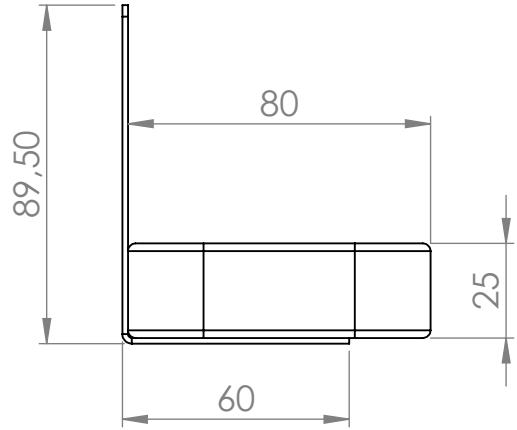

DETAIL A
SCALE 1 : 2

GÖTESSONS

Art.nr. 637166		Name Pen shelf Woodland for Scribble B: 1590 mm		
Last saved by Sally	Last saved 2023-08-23	Material Steel Ash	Rev	Format A4
Created by Sally	Created date 2023-05-23		Scale 1:7	Page 1/1