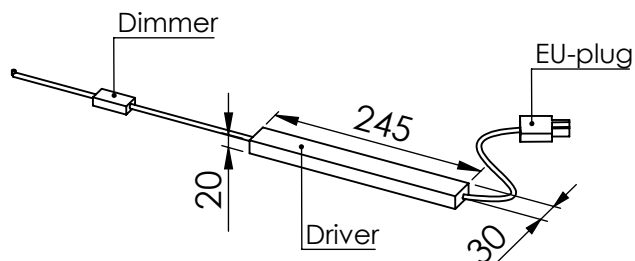

For A30 screens

Cable included and mounted on product.

Grey textile cable 585mm to dimmer

Grey textile cable 3100mm to driver

White plastic cable with E-plug 1000 mm (exchangeable)

 GÖTESSONS				
		Art.nr.	Name	
821165		Woodlight 900 mm A30		
Last saved by	Last saved	Material	Rev	Format
Sally	2023-05-29	White stained solid wood, Ash		A4
Created by	Created date	Metal brackets	Scale	Page
Sally	2022-09-28		1:4	1/1