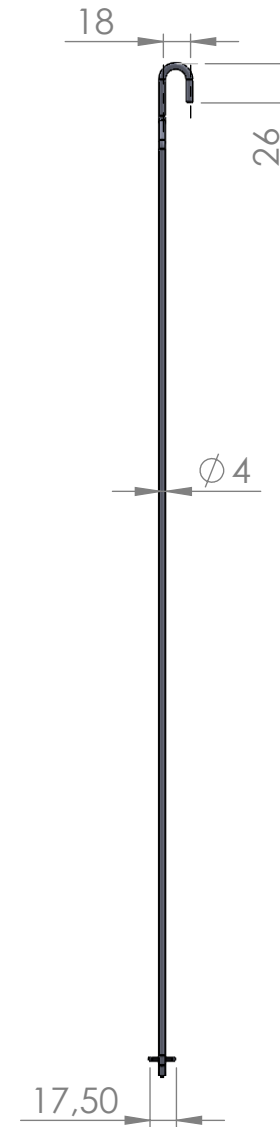

Support plate welded at the bottom

Support plate 1:1

Material	X	Art.nr.	646000	Blad	1/1	A4
Skala	1:5	Sign.	Tolle	Benämning		Hanger 670 mm (pair)
		Datum	2017-11-03			Rev
						-