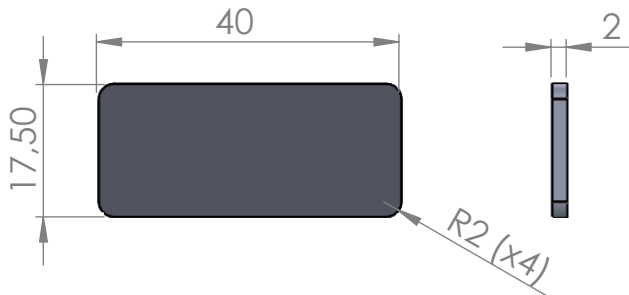

Support plate welded at the bottom

Support plate 1:1

Material	X	Art.nr.	646000	Blad	1/1	A4
Skala	1:5	Sign.	Tolle	Benämning		Hanger 670 mm (pair)
		Datum	2017-11-03			Rev
						-