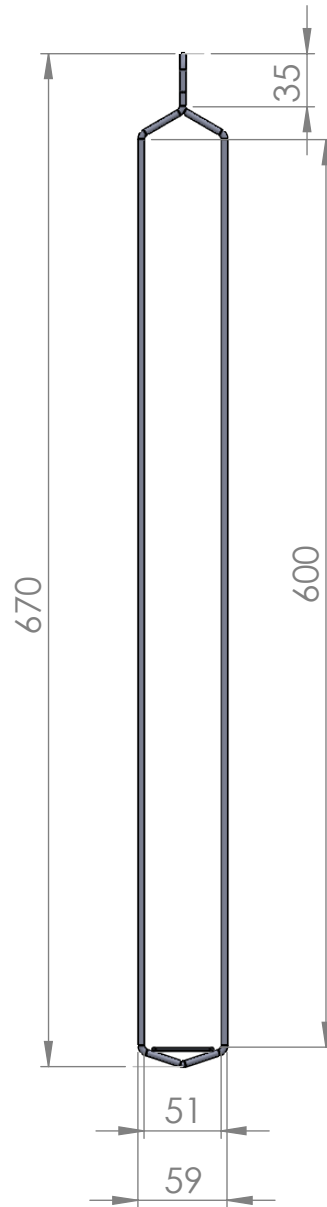

Support plate welded at the bottom

Support plate 1:1

Material	X	Art.nr.	646000	Blad	1/1	A4
Skala	1:5	Sign.	Tolle	Benämning		Hanger 670 mm (pair)
		Datum	2017-11-03			Rev
						-