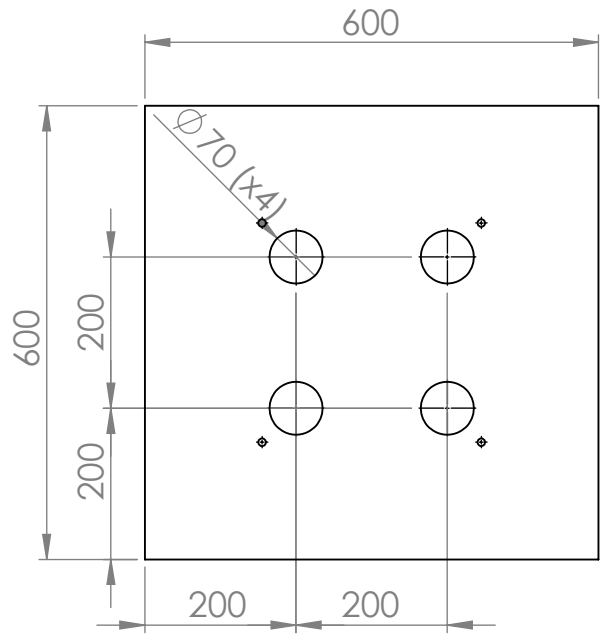

Lamp holes

Suspension mark

GÖTESSONS

Material	Art.nr. 125340 & 125341	Blad 1/1	A4
Skala 1:10	Sign. Tolle Datum 2015-12-21	Benämning Sound Off Square 600x600, 4 lamp, Raw/Laminated fabric	
		Rev	-