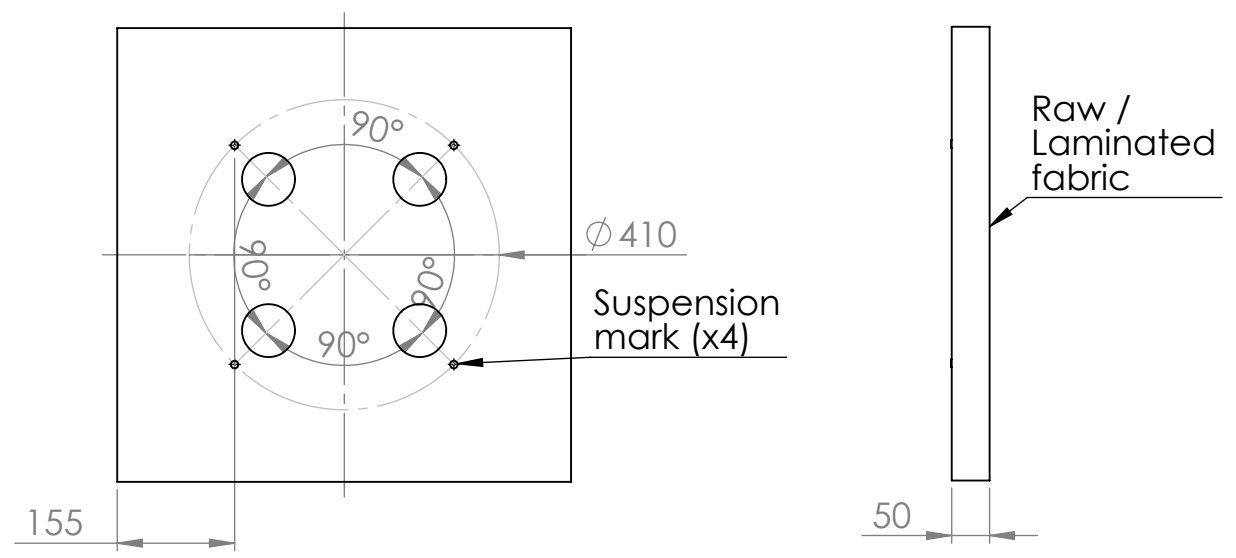

Lamp holes

Suspension mark

GÖTESSONS

Material	Art.nr. 125340 & 125341	Blad 1/1	A4
Skala 1:10	Sign. Tolle Datum 2015-12-21	Benämning Sound Off Square 600x600, 4 lamp, Raw/Laminated fabric	
		Rev	-