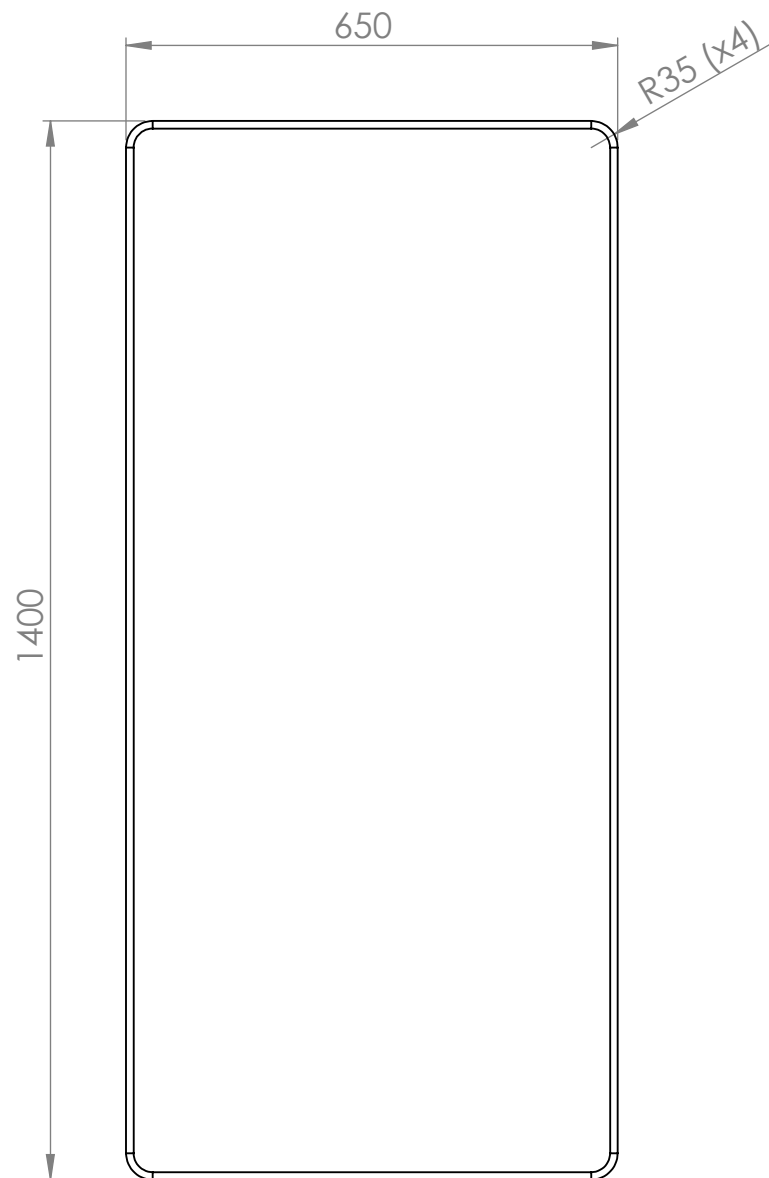

These measurements refer to the frame work
and do not include upholstery, seam or zip

Tolerances (mm)			
Dimension			Deviation
(1)	-	20	±0,2
(20)	-	50	±0,5
(50)	-	200	±1,0
(200)	-		±2,0

Material	x	Art.nr.	623140	Blad	1/1	A4
Skala	1:10	Sign.	Tolle	Benämning	ScreenIT A30 Flexible floor screen 650x1400	
		Datum	2017-12-15			Rev
						-