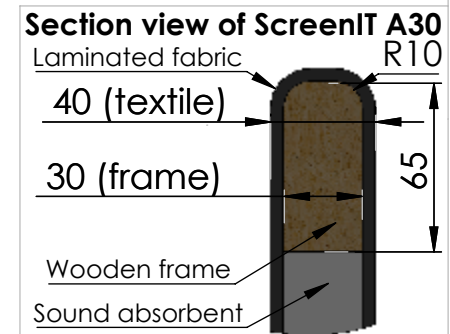

These measurements refer to the frame work
and do not include upholstery, seam or zip

Tolerances (mm)			
Dimension			Deviation
(1)	-	20	±0,2
(20)	-	50	±0,5
(50)	-	200	±1,0
(200)	-		±2,0

Material	x	Art.nr.	623140	Blad	1/1	A4
Skala	1:10	Sign.	Tolle	Benämning	ScreenIT A30 Flexible floor screen 650x1400	
		Datum	2017-12-15			Rev
						-