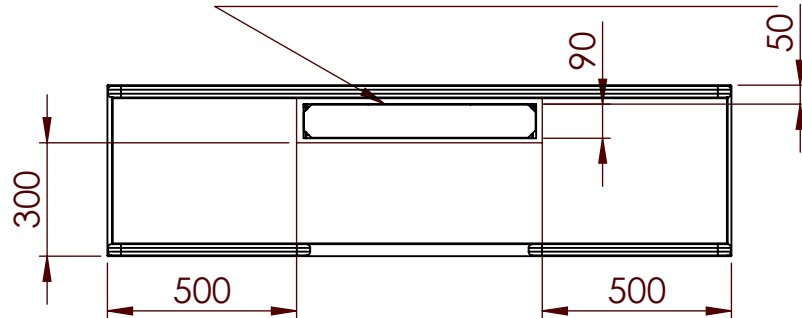

Removable lid for cable channel

Bottom view cable channel

Including lockable wheels  
Including Grommets (Black x2)  
Cable channel inside wall

 <b>GÖTESSONS</b>				
Art.Nr. 110020		Name Moving Wall Tower 1650x1800 mm		
Last saved by Tolle	Last saved 2021-02-16	Material	Rev	Format A4
Created by Tolle	Created date 2020-08-10		Scale 1:20	Page 1/1