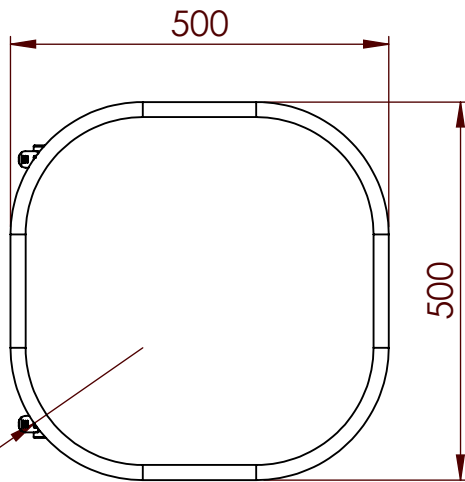

2 lockable wheels and two non lockable wheels

647510: White wheels
647511: Black wheels

 GÖTESSONS				
Art.nr. 647510 647511		Name iQube		
Last saved by Tolle	Last saved 2022-03-03	Material	Rev	Format A4
Created by Tolle	Created date 2021-12-09		Scale 1:10	Page 1/1