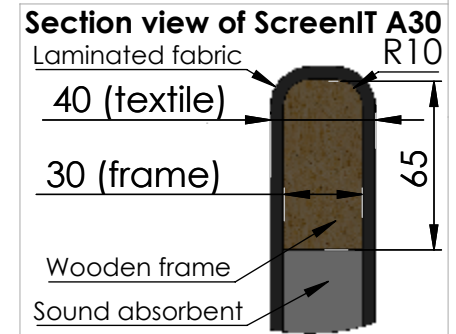

These measurements refer to the frame work and do not include upholstery, seam or zip

Tolerances (mm)			
Dimension			Deviation
(1)	-	20	±0,2
(20)	-	50	±0,5
(50)	-	200	±1,0
(200)	-		±2,0

Material	x	Art.nr.	623160	Blad	1/1	A4
Skala	1:10	Sign.	Tolle	Benämning	ScreenIT A30 Flexible floor screen 650x1600	
		Datum	2017-12-15	Rev	-	