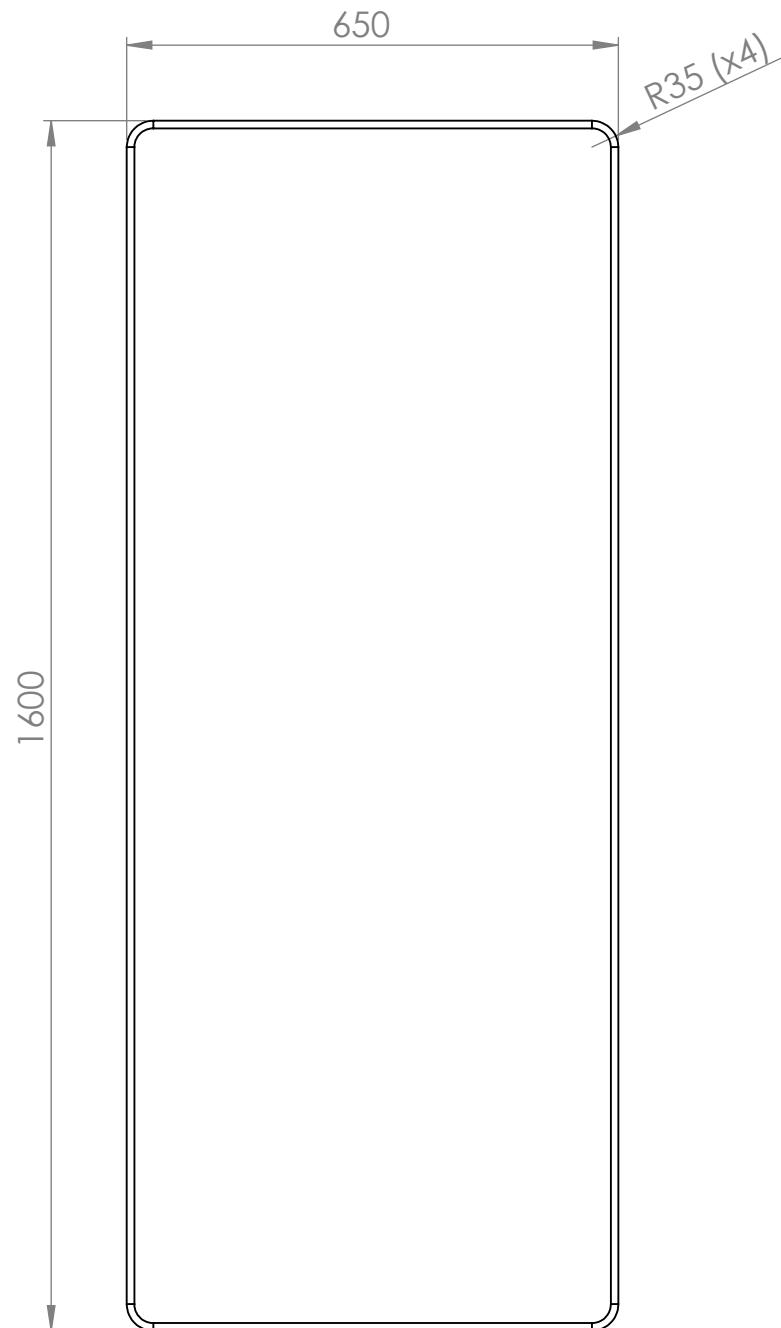

These measurements refer to the frame work and do not include upholstery, seam or zip

Tolerances (mm)			
Dimension			Deviation
(1)	-	20	±0,2
(20)	-	50	±0,5
(50)	-	200	±1,0
(200)	-		±2,0

Material	x	Art.nr.	623160	Blad	1/1	A4
Skala	1:10	Sign.	Tolle	Benämning	ScreenIT A30 Flexible floor screen 650x1600	
		Datum	2017-12-15	Rev	-	