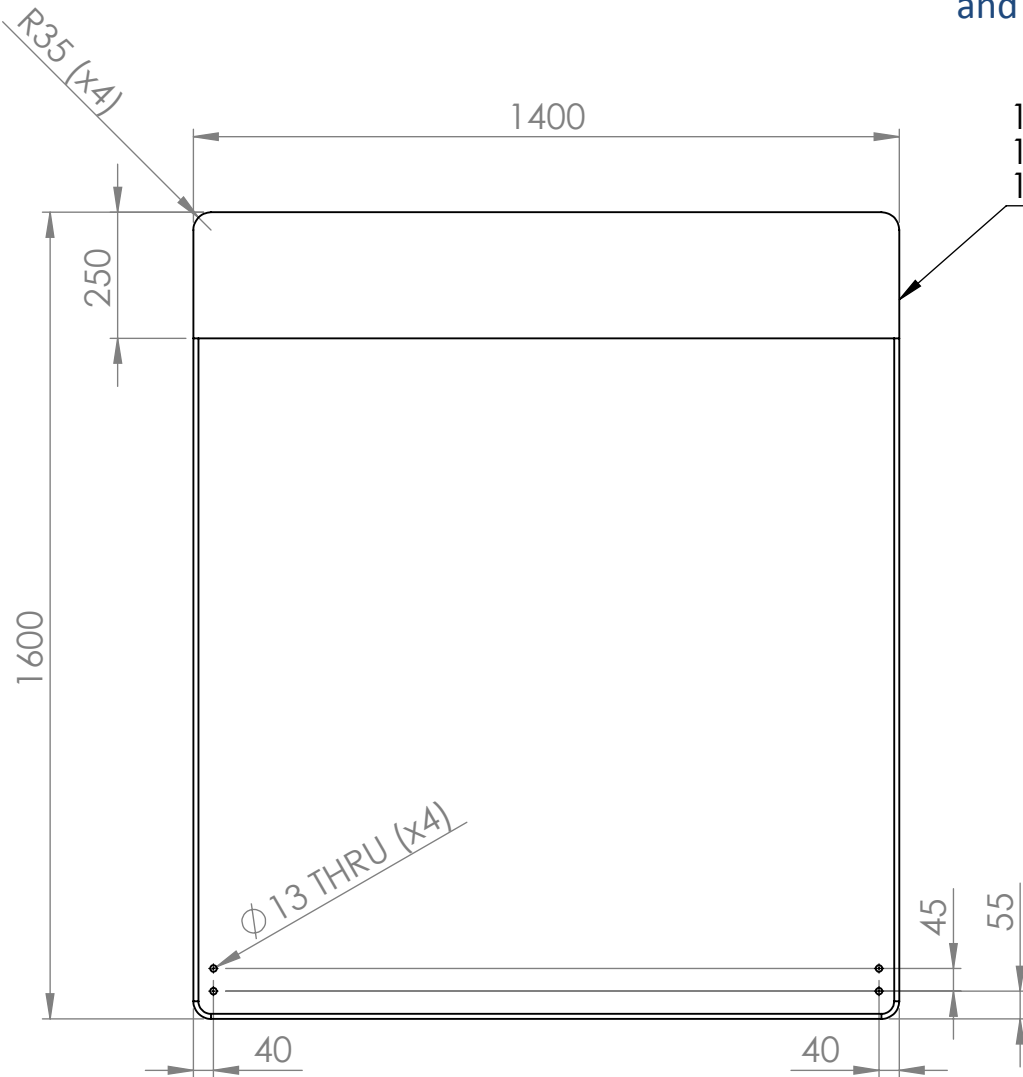

These measurements refer to the frame work
and do not include upholstery, seam or zip

| Tolerances (mm) | | | |
|-----------------|---|-----|-----------|
| Dimension | | | Deviation |
| (1) | - | 20 | ±0,2 |
| (20) | - | 50 | ±0,5 |
| (50) | - | 200 | ±1,0 |
| (200) | - | | ±2,0 |

150160: Transparent
151160: Frost
152160: Smoke

| | | | | | | | |
|----------|------|---------|---------------------------|-----------|---|-----|---|
| Material | x | Art.nr. | 150160, 151160, 152160 | Blad | 1/1 | A4 | |
| Skala | 1:15 | Sign. | Tolle | Benämning | ScreenIT A30 floor screen 1400x1600 incl plexi | | |
| | | Datum | 2017-12-19 | | | Rev | - |