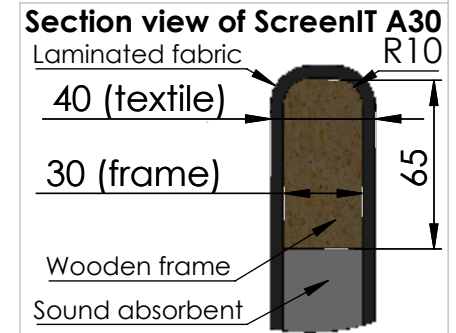

These measurements refer to the frame work
and do not include upholstery, seam or zip

| Tolerances (mm) | | | |
|-----------------|---|-----|-----------|
| Dimension | | | Deviation |
| (1) | - | 20 | ±0,2 |
| (20) | - | 50 | ±0,5 |
| (50) | - | 200 | ±1,0 |
| (200) | - | | ±2,0 |

150160: Transparent
151160: Frost
152160: Smoke

| | | | | | | | |
|----------|------|---------|---------------------------|-----------|---|-----|---|
| Material | x | Art.nr. | 150160, 151160, 152160 | Blad | 1/1 | A4 | |
| Skala | 1:15 | Sign. | Tolle | Benämning | ScreenIT A30 floor screen 1400x1600 incl plexi | | |
| | | Datum | 2017-12-19 | | | Rev | - |