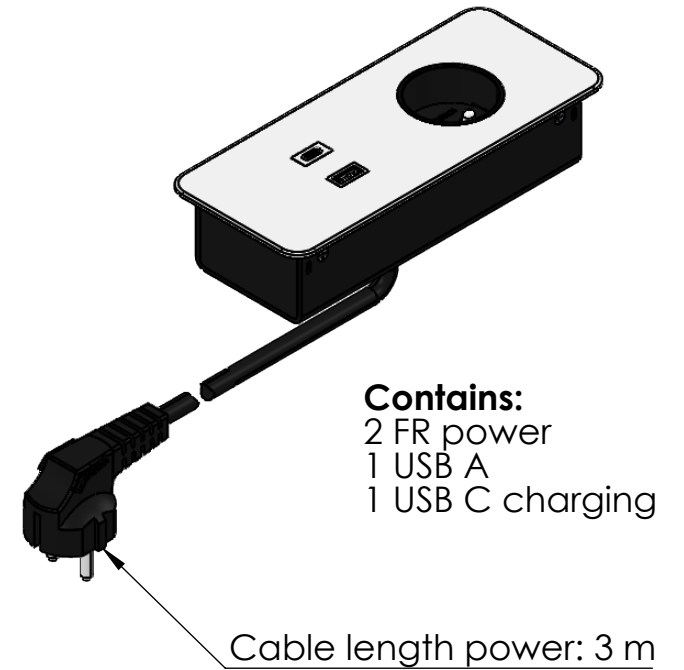

**Table cut out: 160x62 mm
Max corner radius: 3 mm**

GÖTESSONS

Art.nr. 691230-FR		Name Table Top Slim 1 FR power, 1 USB A, 1 USB C charging		
Last saved by Tolle	Last saved 2019-12-09	Material	Rev	Format A4
Created by Tolle	Created date 2019-12-06		Scale 1:2	Page 1/1