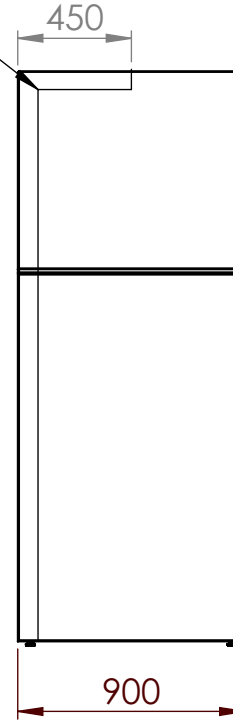

These measurements refer to the frame work and do not include upholstery, seam or zip

Tolerances (mm)			
Dimension			Deviation
(1)	-	20	±0,2
(20)	-	50	±0,5
(50)	-	200	±1,0
(200)	-		±2,0

Cable channel inside

Including adjustable feet

**GÖTESSONS**

Art.nr. 111030		Name Half a Hut GEM	
Last saved by <b>Nina</b>	Last saved <b>2022-08-23</b>	Material	Rev -
Created by <b>Tolle</b>	Created date <b>2016-09-20</b>		Format <b>A4</b>
			Scale <b>1:30</b>
			Page <b>1/1</b>