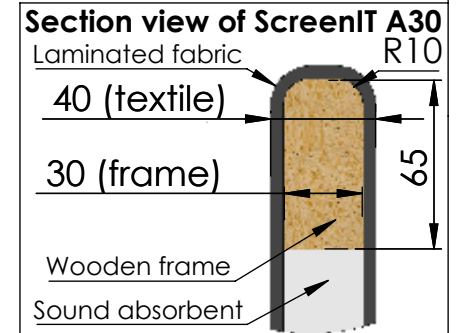

These measurements refer to the frame work and do not include upholstery, seam or zip

Tolerances (mm)			
Dimension			Deviation
(1)	-	20	±0,2
(20)	-	50	±0,5
(50)	-	200	±1,0
(200)	-		±2,0

Cable channel inside

Including adjustable feet

**GÖTESSONS**

Art.nr. 111030		Name Half a Hut GEM	
Last saved by <b>Nina</b>	Last saved <b>2022-08-23</b>	Material	Rev -
Created by <b>Tolle</b>	Created date <b>2016-09-20</b>		Format <b>A4</b>
			Scale <b>1:30</b>
			Page <b>1/1</b>