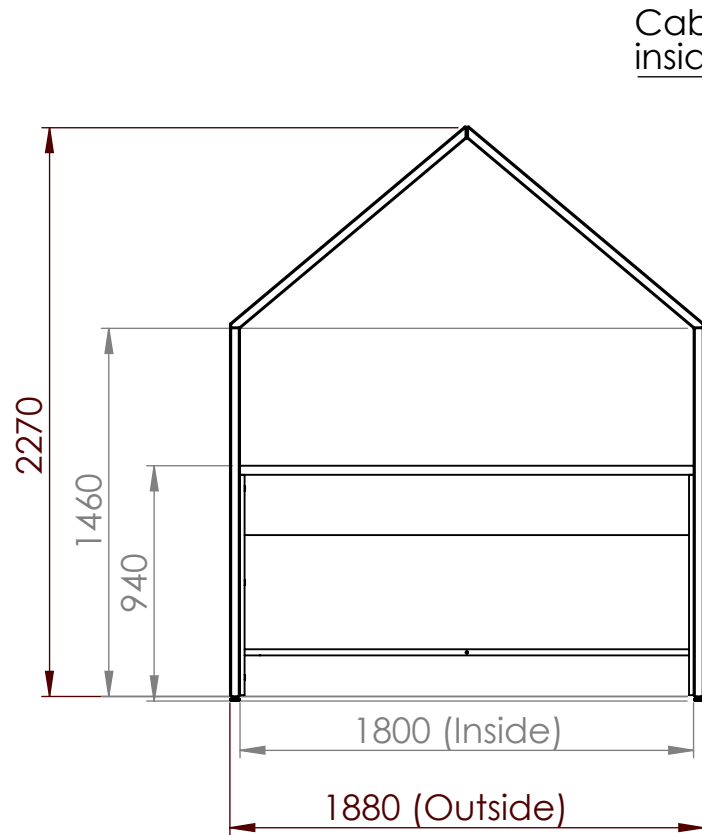

These measurements refer to the frame work and do not include upholstery, seam or zip

Tolerances (mm)			
Dimension			Deviation
(1)	-	20	±0,2
(20)	-	50	±0,5
(50)	-	200	±1,0
(200)	-		±2,0

Cable channel inside

Including adjustable feet

**GÖTESSONS**

Art.nr. 111030		Name Half a Hut GEM	
Last saved by <b>Nina</b>	Last saved <b>2022-08-23</b>	Material	Rev -
Created by <b>Tolle</b>	Created date <b>2016-09-20</b>		Format <b>A4</b>
			Scale <b>1:30</b>
			Page <b>1/1</b>