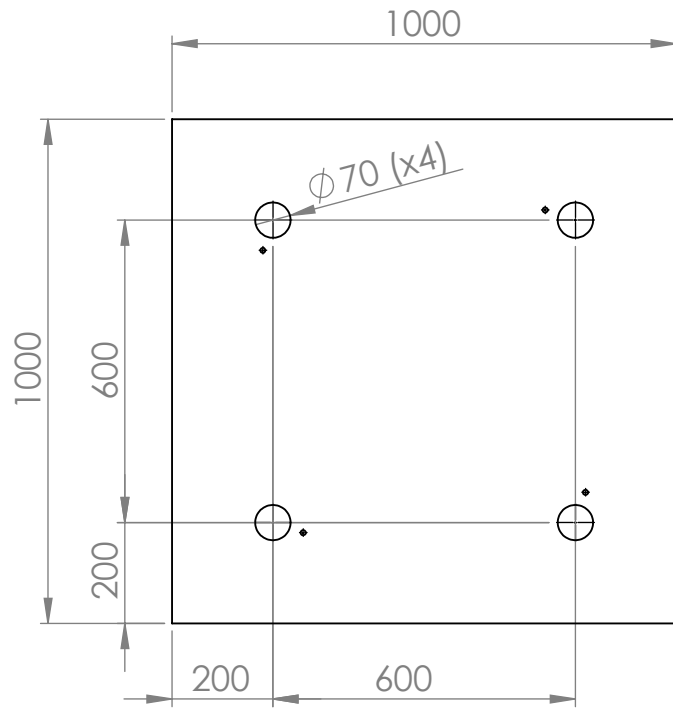

### Lamp holes

### Suspension mark

Material		Art.nr.		Blad	
		125344 & 125345		1/1	
Skala		Sign. Tolle		Benämning	
1:15		Datum 2015-12-21		Sound Off Square 1000x1000, 4 lamp, Raw/Laminated fabric	
				Rev -	