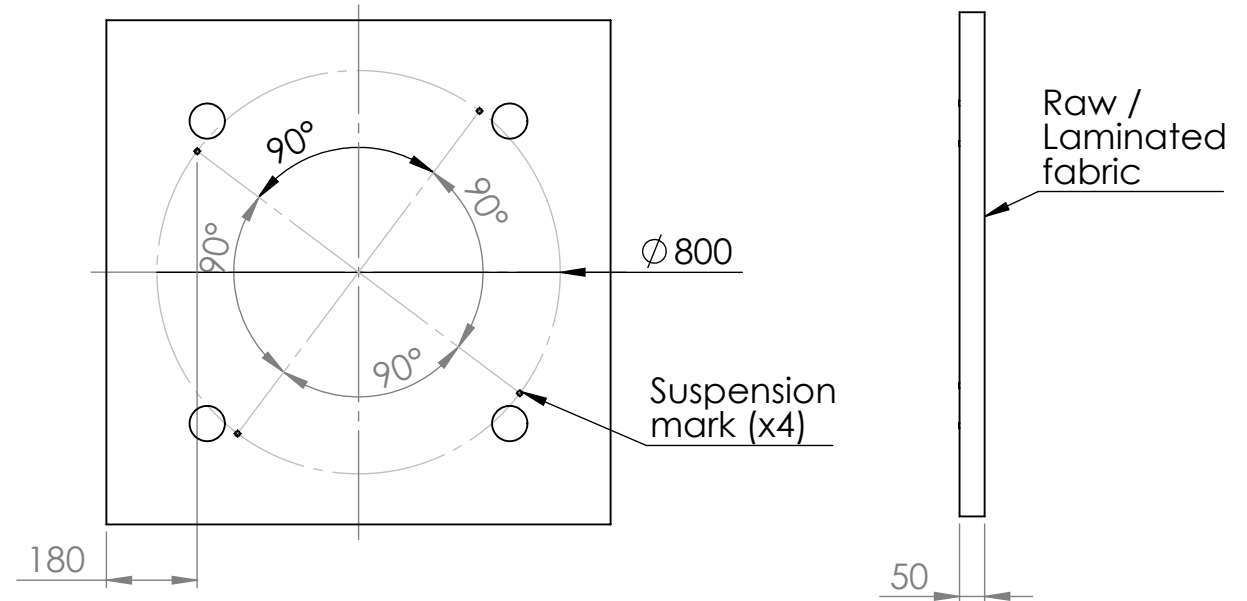

### Lamp holes

### Suspension mark

Material		Art.nr.		Blad	
		125344 & 125345		1/1	
Skala		Sign. Tolle		Benämning	
1:15		Datum 2015-12-21		Sound Off Square 1000x1000, 4 lamp, Raw/Laminated fabric	
				Rev -	