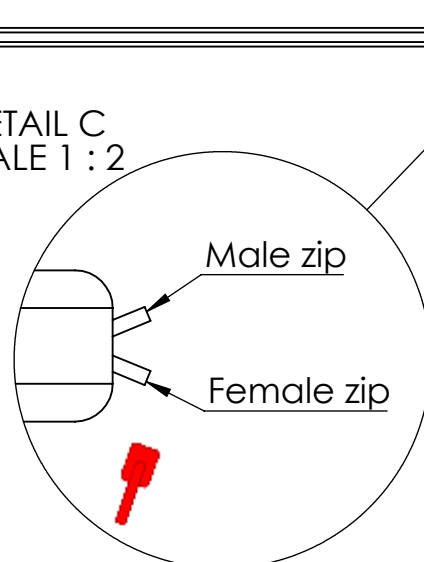

These measurements refer to the frame work and do not include upholstery, seam or zip

Tolerances (mm)			
Dimension			Deviation
(1)	-	20	±0,2
(20)	-	50	±0,5
(50)	-	200	±1,0
(200)	-		±2,0

DETAIL A
SCALE 1 : 4
(x2)

DETAIL B
SCALE 1 : 2

DETAIL C
SCALE 1 : 2

Section view of ScreenIT A30

Including adjustable feet

GÖTESSONS

Material	x	Art.nr.	119180	Blad	1/1	A4
Skala	1:16	Sign.	Tolle	Benämning	ScreenIT A30 Peak front screen	
		Datum	2018-07-12		W:1800xH:1400 mm	
				Rev	-	