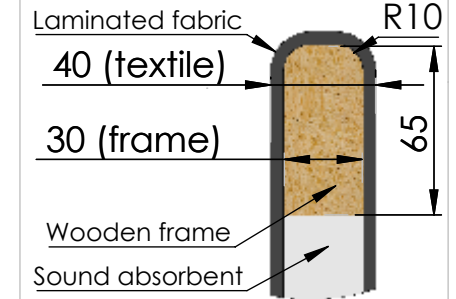

These measurements refer to the frame work and do not include upholstery, seam or zip

Tolerances (mm)			
Dimension			Deviation
(1)	-	20	±0,2
(20)	-	50	±0,5
(50)	-	200	±1,0
(200)	-		±2,0

DETAIL A
SCALE 1 : 4
(x2)

DETAIL B
SCALE 1 : 2

DETAIL C
SCALE 1 : 2

Section view of ScreenIT A30

Including adjustable feet

GÖTESSONS

Material	x	Art.nr.	119180	Blad	1/1	A4
Skala	1:16	Sign.	Tolle	Benämning	ScreenIT A30 Peak front screen	
		Datum	2018-07-12		W:1800xH:1400 mm	
				Rev	-	