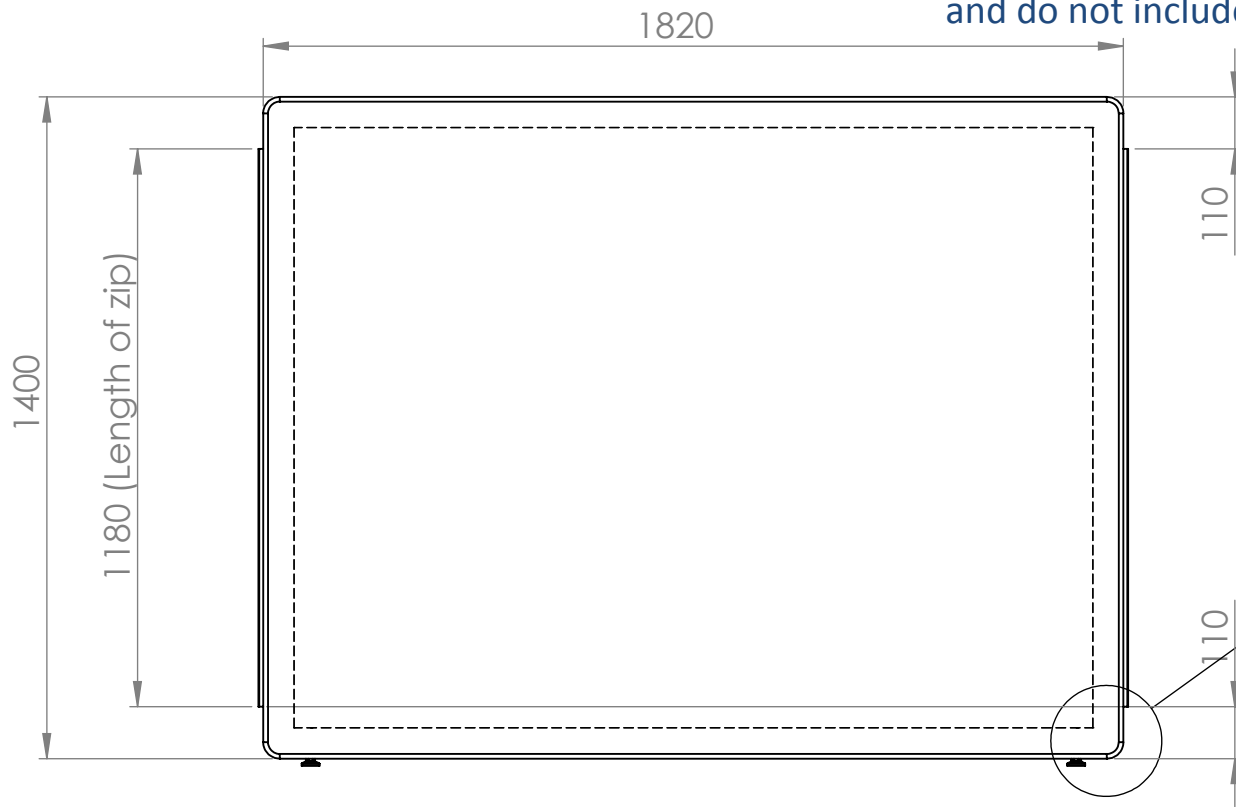

These measurements refer to the frame work and do not include upholstery, seam or zip

Tolerances (mm)			
Dimension			Deviation
(1)	-	20	±0,2
(20)	-	50	±0,5
(50)	-	200	±1,0
(200)	-		±2,0

DETAIL A
SCALE 1 : 4
(x2)

DETAIL B
SCALE 1 : 2

DETAIL C
SCALE 1 : 2

Section view of ScreenIT A30

Including adjustable feet

GÖTESSONS

Material	x	Art.nr.	119180	Blad	1/1	A4
Skala	1:16	Sign.	Tolle	Benämning	ScreenIT A30 Peak front screen	
		Datum	2018-07-12		W:1800xH:1400 mm	
				Rev	-	