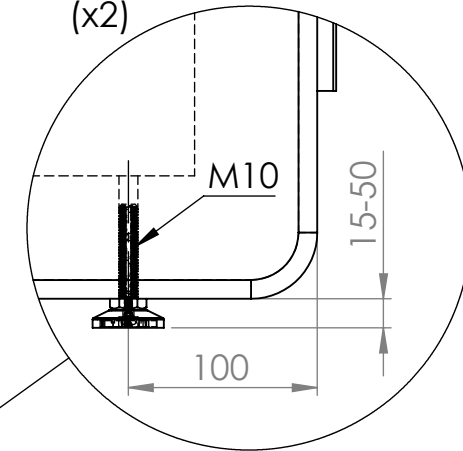

These measurements refer to the frame work and do not include upholstery, seam or zip

Tolerances (mm)			
Dimension			Deviation
(1)	-	20	±0,2
(20)	-	50	±0,5
(50)	-	200	±1,0
(200)	-		±2,0

DETAIL A
SCALE 1 : 4
(x2)

DETAIL B
SCALE 1 : 2

DETAIL C
SCALE 1 : 2

Section view of ScreenIT A30

Including adjustable feet

GÖTESSONS

Material	x	Art.nr.	119180	Blad	1/1	A4
Skala	1:16	Sign.	Tolle	Benämning	ScreenIT A30 Peak front screen	
		Datum	2018-07-12		W:1800xH:1400 mm	
				Rev	-	