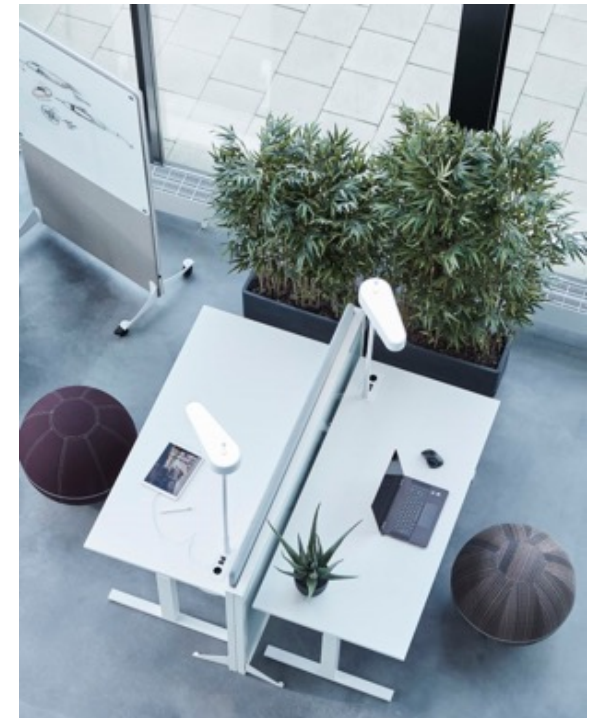

Milano Wide 160028
Bambu 3 pcs / pot 160013
Total height approx 1900 mm