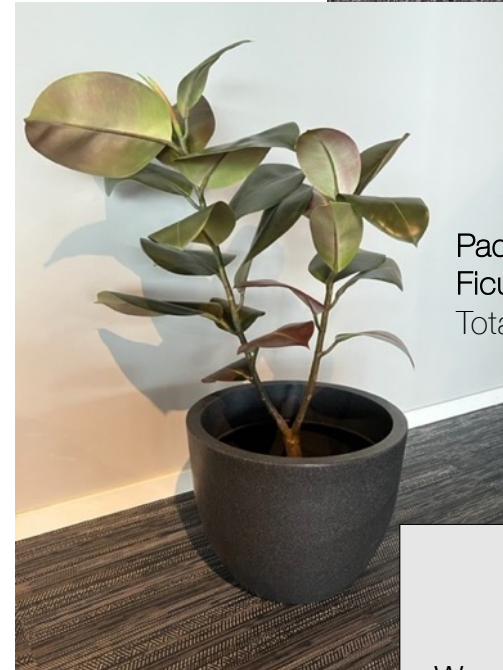

Padua small light grey 160033
Fiddle leaf fig tree 160003
Total height approx 1500 mm

Padua small light grey 160033
Pease Lily 160018
Total height approx 1050 mm

Padua Small light grey 160033
Cycas Palm 160014
Total height approx 700 mm

Padua small
dark grey 160043
Hoya 160134

Padua small dark grey 160043
Ficus Elastica 160135
Total height approx 900 mm

REMEMBER!
Leca 45L 160095
Wood Chips brown 40L 160065

MIXED POTS

Aloe Vera, black pot included
160007