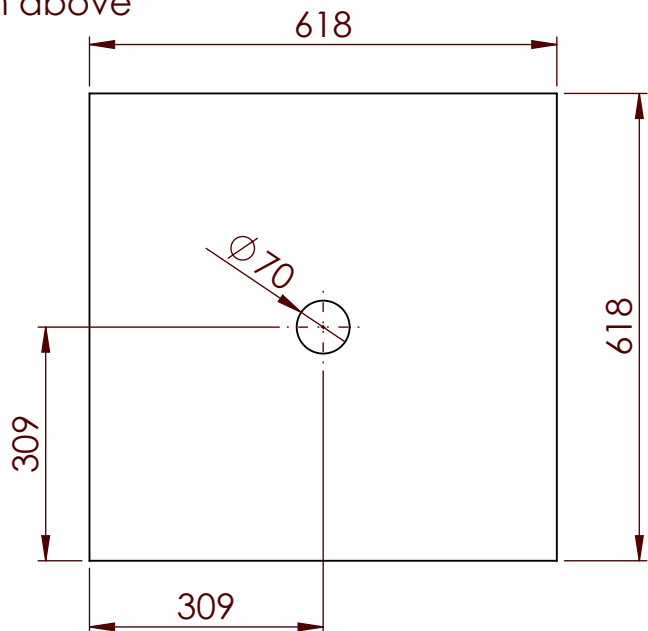

From above

REVISIONS			
REV.	DESCRIPTION	DATE	BY
A	Drawing was made	2024-09-09	Tolle

Raw / laminated fabric

**GÖTESSONS** © 2024

Art.nr. 126803G & 126804G Name Tiles EcoSUND 618x618x50 mm with lamp

View placement General tolerance SS-ISO 2768-1 m Material EcoSUND 50 mm

THIS DRAWING AND INFORMATION CONTAINED HEREIN ARE THE PROPERTY OF GÖTESSONS DESIGN GROUP AB AND SHALL BE RETURNED UPON DEMAND AND SHALL NOT BE REPRODUCED IN WHOLE OR IN PART TO ANYONE ELSE OR USED WITHOUT WRITTEN CONSENT OF GÖTESSONS DESIGN GROUP AB. Rev A Format A4 Scale 1:10 Page 1/1