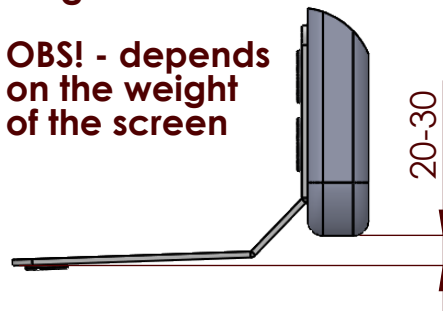

### Height above floor

**OBS! - depends on the weight of the screen**

 <b>GÖTESSONS</b>				
Art.nr.	641040	Name	Footpackage ScreenIT A30 floorscreen	
Last saved by	Nina	Last saved	2021-03-09	Material
Created by	Jonathan	Created date	2016-02-25	Rev
				-
			Scale	Page
			1:4	A4
				1/1