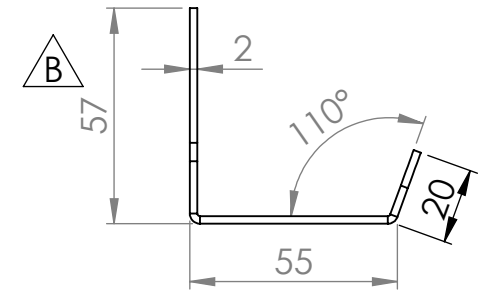

REVISIONS				
ZONE	REV.	DESCRIPTION	DATE	APPROVED
D3	A	Hål 10mm var tidigare 8mm	2017-09-26	
C2, C4, C6	B	Ändrade mått	2017-10-24	

Art.nr. 637119		Name Pen shelf for Sketch writing board 1600 mm		
Last saved by Tolle	Last saved 2019-01-23	Material x	Rev B	Format A4
Created by Tolle	Created date 2017-09-04		Scale 1:6	Page 1/1