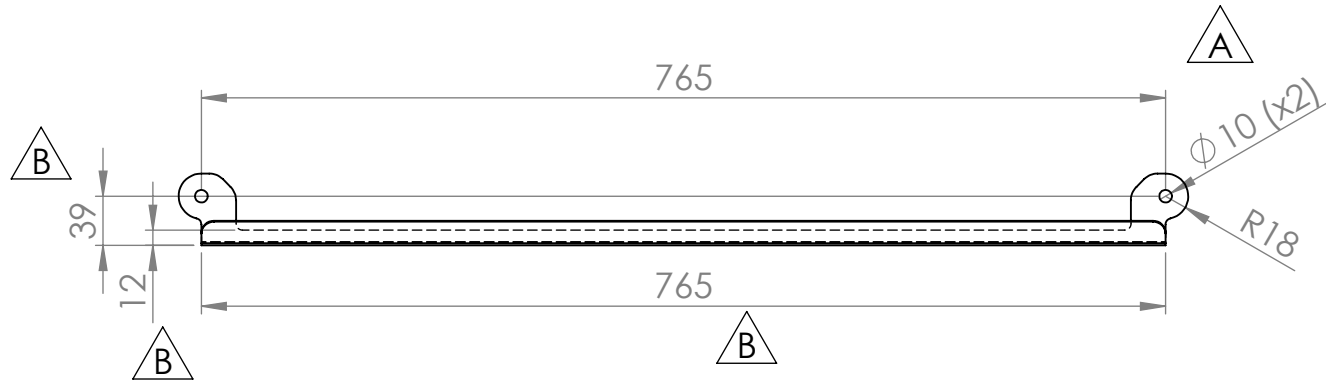

REVISIONS				
ZONE	REV.	DESCRIPTION	DATE	APPROVED
D3	A	Hål 10mm var tidigare 8mm	2017-09-26	
C2, C4, C6	B	Ändrade mått	2017-10-24	

Art.nr. 637119		Name Pen shelf for Sketch writing board 1600 mm		
Last saved by Tolle	Last saved 2019-01-23	Material x	Rev B	Format A4
Created by Tolle	Created date 2017-09-04		Scale 1:6	Page 1/1