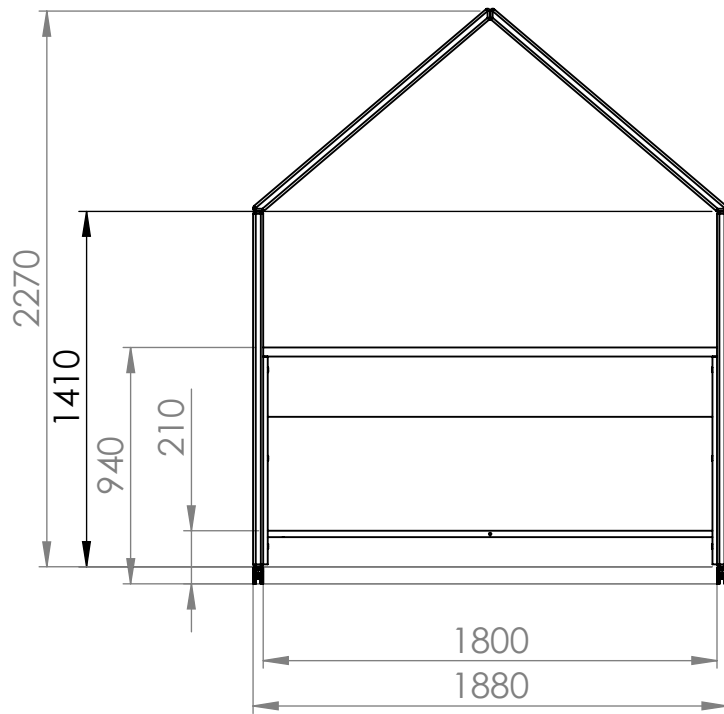

These measurements refer to the frame work and do not include upholstery, seam or zip

Tolerances (mm)			
Dimension			Deviation
(1)	-	20	±0,2
(20)	-	50	±0,5
(50)	-	200	±1,0
(200)	-		±2,0

Cable channel inside

Including wheels (x4)

		GÖTESSONS		
Art.nr. 111020		Name The Hut GEM w wheels		
Last saved by Nina	Last saved 2022-08-23	Material x	Rev -	Format A4
Created by Nina	Created date 2022-08-23		Scale 1:30	Page 1/1