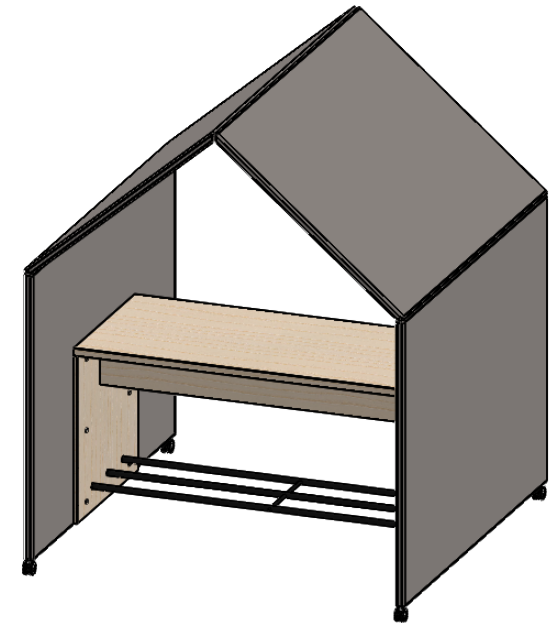

These measurements refer to the frame work and do not include upholstery, seam or zip

Tolerances (mm)			
Dimension			Deviation
(1)	-	20	±0,2
(20)	-	50	±0,5
(50)	-	200	±1,0
(200)	-		±2,0

Cable channel inside

Including wheels (x4)

		GÖTESSONS		
Art.nr. 111020		Name The Hut GEM w wheels		
Last saved by Nina	Last saved 2022-08-23	Material x	Rev -	Format A4
Created by Nina	Created date 2022-08-23		Scale 1:30	Page 1/1