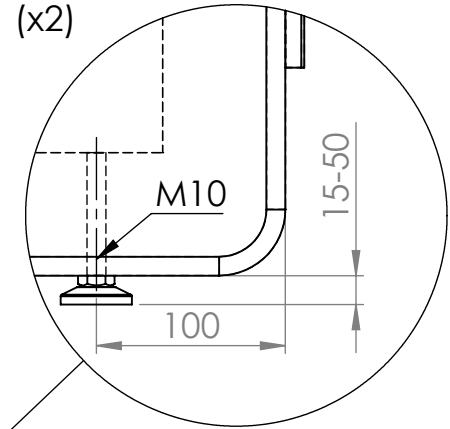

These measurements refer to the frame work
and do not include upholstery, seam or zip

Tolerances (mm)			
Dimension			Deviation
(1)	-	20	±0,2
(20)	-	50	±0,5
(50)	-	200	±1,0
(200)	-		±2,0

DETAIL A
SCALE 1 : 4
(x2)

DETAIL B
SCALE 1 : 2

DETAIL C
SCALE 1 : 2

Including adjustable feet
Including black cable grommet

Art.nr. 119141		Name ScreenIT A30 Peak front screen W:1400xH:1400 mm		
Last saved by Tolle	Last saved 2018-06-19	Material x	Rev -	Format A4
Created by Tolle	Created date 2017-09-11		Scale 1:16	Page 1/1