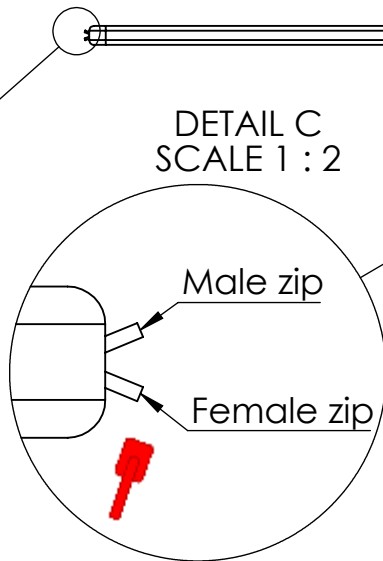

These measurements refer to the frame work
and do not include upholstery, seam or zip

Tolerances (mm)			
Dimension			Deviation
(1)	-	20	±0,2
(20)	-	50	±0,5
(50)	-	200	±1,0
(200)	-		±2,0

DETAIL A
SCALE 1 : 4
(x2)

DETAIL B
SCALE 1 : 2

DETAIL C
SCALE 1 : 2

Including adjustable feet
Including black cable grommet

Art.nr. 119141		Name ScreenIT A30 Peak front screen W:1400xH:1400 mm		
Last saved by Tolle	Last saved 2018-06-19	Material x	Rev -	Format A4
Created by Tolle	Created date 2017-09-11		Scale 1:16	Page 1/1