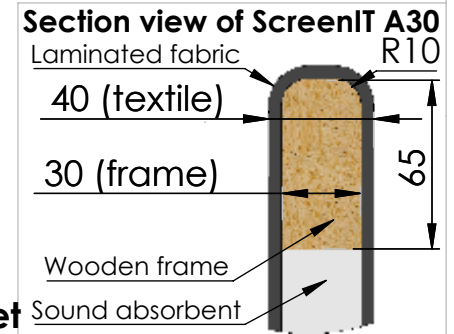

These measurements refer to the frame work
and do not include upholstery, seam or zip

Tolerances (mm)			
Dimension			Deviation
(1)	-	20	±0,2
(20)	-	50	±0,5
(50)	-	200	±1,0
(200)	-		±2,0

DETAIL A
SCALE 1 : 4
(x2)

DETAIL B
SCALE 1 : 2

DETAIL C
SCALE 1 : 2

Including adjustable feet
Including black cable grommet

Art.nr. 119141		Name ScreenIT A30 Peak front screen W:1400xH:1400 mm		
Last saved by Tolle	Last saved 2018-06-19	Material x	Rev -	Format A4
Created by Tolle	Created date 2017-09-11		Scale 1:16	Page 1/1