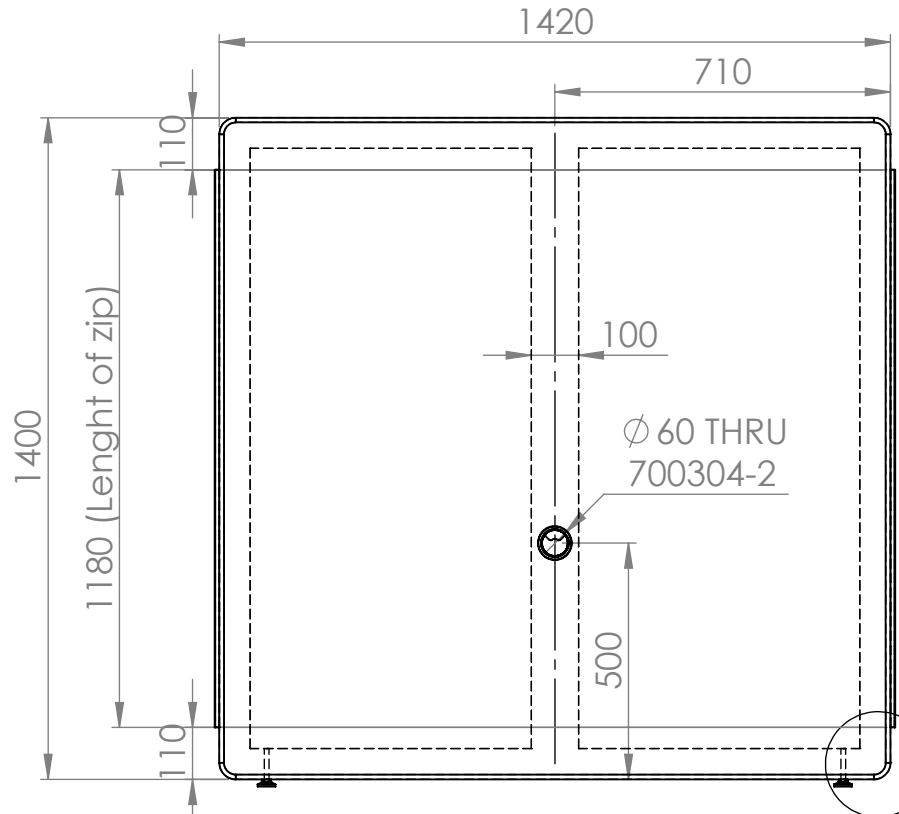

These measurements refer to the frame work
and do not include upholstery, seam or zip

Tolerances (mm)			
Dimension			Deviation
(1)	-	20	±0,2
(20)	-	50	±0,5
(50)	-	200	±1,0
(200)	-		±2,0

DETAIL A
SCALE 1 : 4
(x2)

DETAIL B
SCALE 1 : 2

DETAIL C
SCALE 1 : 2

Including adjustable feet
Including black cable grommet

Art.nr. 119141		Name ScreenIT A30 Peak front screen W:1400xH:1400 mm		
Last saved by Tolle	Last saved 2018-06-19	Material x	Rev -	Format A4
Created by Tolle	Created date 2017-09-11		Scale 1:16	Page 1/1