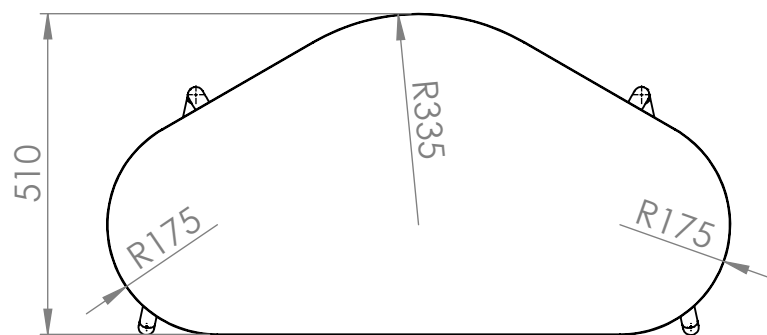

Table in laminate, underside and edge painted in white/black

- 647360-1: Ash / white
- 647360-2: Ash / black
- 647361-1: Oak / white
- 647361-2: Oak / black
- 647362-1: Walnut / white
- 647362-2: Walnut / black
- 647363-1: White / white
- 647363-2: White / black
- 647364-1: Black / white
- 647364-2: Black / black

# GÖTESSONS

Art.nr. See list		Name RomboWork Table including desk mounts pipe		
Last saved by Tolle	Last saved 2023-09-07	Material	Rev	Format A4
Created by Tolle	Created date 2023-09-07		Scale 1:12	Page 1/1