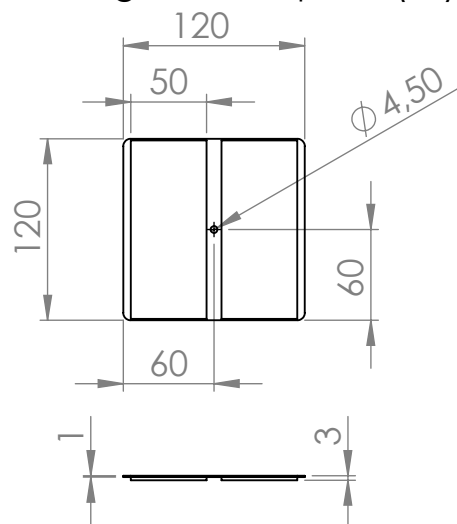

Kardborr platta (ingår) /
Including burdock plate (x4)

GÖTESSONS

Art.nr. 129809		Name Print picture EcoSUND 600x600x50 mm		
Last saved by Tolle	Last saved 2021-12-20	Material EcoSUND	Rev -	Format A4
Created by Tolle	Created date 2019-11-22		Scale 1:8	Page 1/1