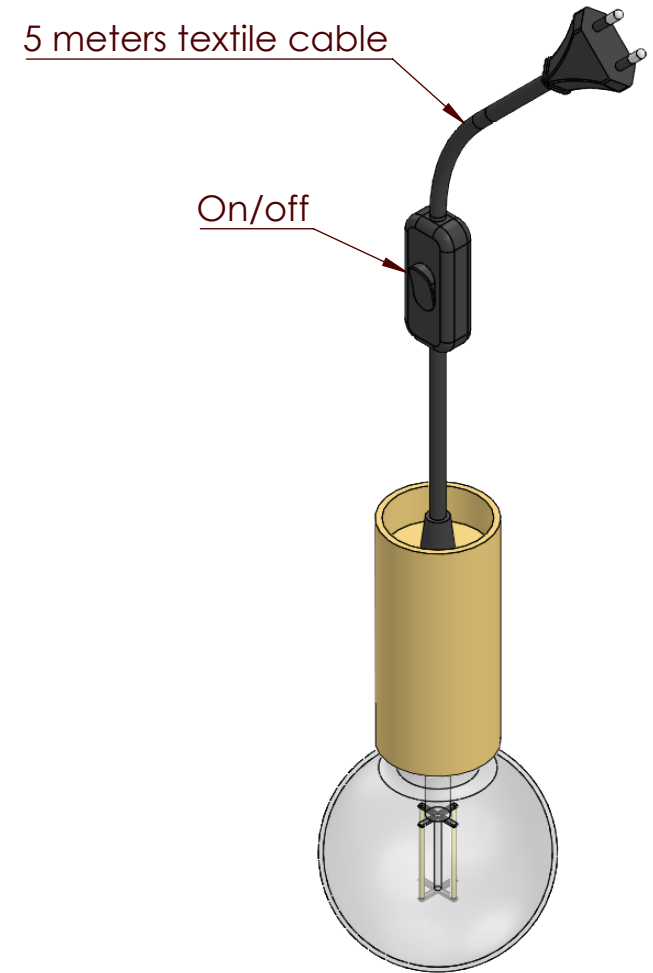

REVISIONS			
REV.	DESCRIPTION	DATE	BY

Art.nr.		Name	
821025		Bright	
Last saved by	Last saved	Material	Rev
Jonathan	2019-10-30		Format
Created by	Created date	Scale	Page
Jonathan	2019-10-23	1:3	1/1