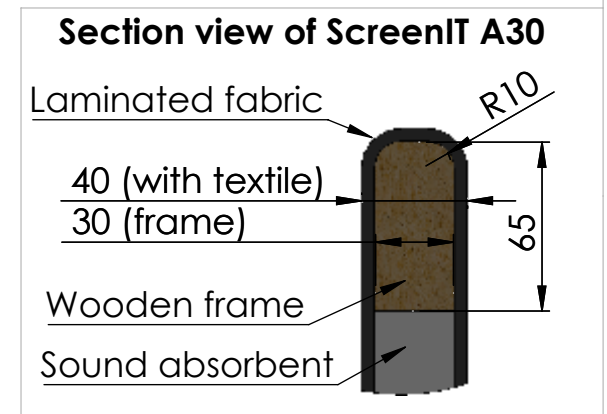

Tolerances (mm)			
Dimension			Deviation
(2)	-	50	±0,5
(50)	-	200	±1,0
(200)	-	500	±1,5
(500)	-	500+	±2,0

These measurements refer to the frame work and do not include upholstery, seam or zip

Laminated fabric  
 Textile: 100% Polyester (Event Screen)  
 Core: Wooden frame  
 Zip: Plastic  
 Seam: Polyester

Absorption: A-classified ISO 354, NT ACOU 085  
 Flammability: MVSS 302, ISO3795 (SE)

Material	x	Art.nr.	130200	Blad	1/1	A4
Skala	1:50	Sign.	Jonte	Benämning	The Hut tak 2000x1300	
		Datum	2016-03-31			Rev
						-