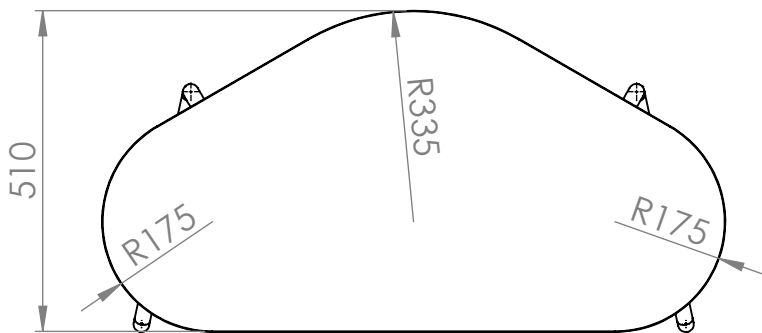

Table in laminate, underside and edge painted in white/black

- 647360-1: Ash / white
- 647360-2: Ash / black
- 647361-1: Oak / white
- 647361-2: Oak / black
- 647362-1: Walnut / white
- 647362-2: Walnut / black
- 647363-1: White / white
- 647363-2: White / black
- 647364-1: Black / white
- 647364-2: Black / black

GÖTESSONS

Art.nr. See list		Name RomboWork Table including desk mounts pipe		
Last saved by Tolle	Last saved 2023-09-07	Material	Rev	Format A4
Created by Tolle	Created date 2023-09-07		Scale 1:12	Page 1/1