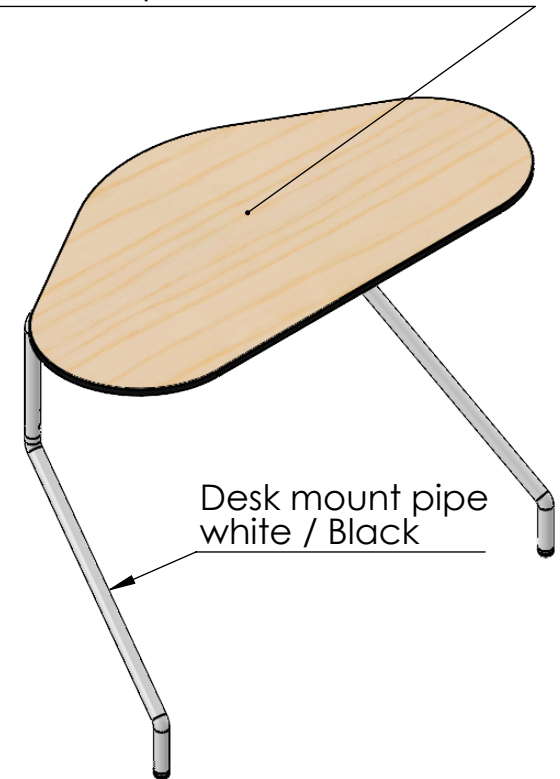

Table in laminate, underside and edge painted in white/black

- 647360-1: Ash / white
- 647360-2: Ash / black
- 647361-1: Oak / white
- 647361-2: Oak / black
- 647362-1: Walnut / white
- 647362-2: Walnut / black
- 647363-1: White / white
- 647363-2: White / black
- 647364-1: Black / white
- 647364-2: Black / black

GÖTESSONS

Art.nr. See list		Name RomboWork Table including desk mounts pipe		
Last saved by Tolle	Last saved 2023-09-07	Material	Rev	Format A4
Created by Tolle	Created date 2023-09-07		Scale 1:12	Page 1/1