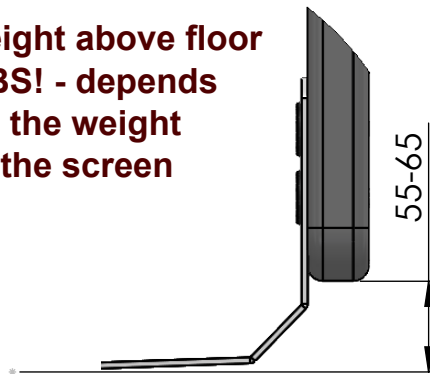

**Height above floor  
OBS! - depends  
on the weight  
of the screen**

 <b>GÖTESSONS</b>				
		Art.nr.	Name	
643070		Footpackage Big ScreenIT A30 floorscreen		
Last saved by	Last saved	Material	Rev	Format
Nina	2020-02-26		-	A4
Created by	Created date	Scale	Page	
Nina	2017-11-29	1:3	1/1	