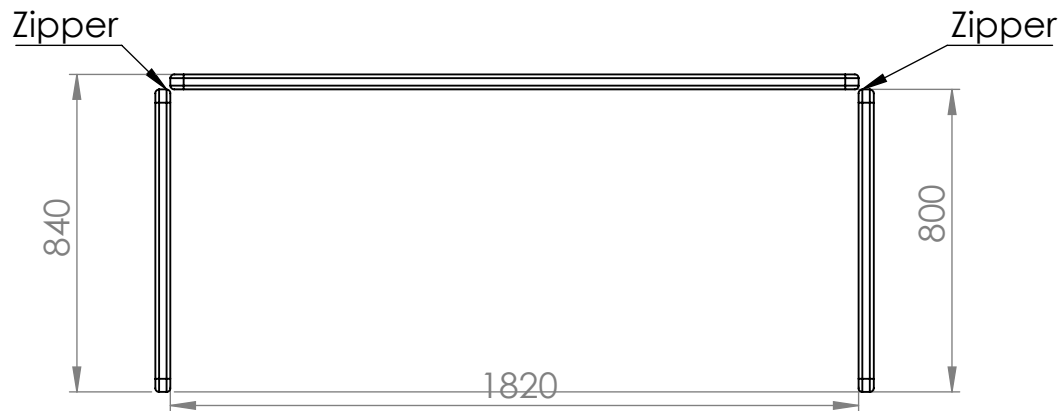

These measurements refer to the frame work and do not include upholstery, seam or zip

Tolerances (mm)			
Dimension			Deviation
(1)	-	20	±0,2
(20)	-	50	±0,5
(50)	-	200	±1,0
(200)	-		±2,0

Material	x	Art.nr.	852180	Blad	1/1	A4
Skala	1:20	Sign.	Tolle	Benämning		Rev
		Datum	2017-12-20	ScreenIT A30 floor screen booth 1800x1400		-