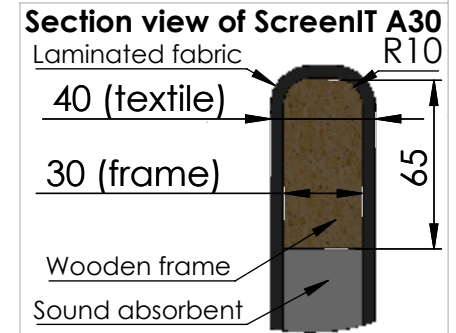

These measurements refer to the frame work and do not include upholstery, seam or zip

Tolerances (mm)			
Dimension			Deviation
(1)	-	20	±0,2
(20)	-	50	±0,5
(50)	-	200	±1,0
(200)	-		±2,0

Material	x	Art.nr.	852180	Blad	1/1	A4
Skala	1:20	Sign.	Tolle	Benämning		Rev
		Datum	2017-12-20	ScreenIT A30 floor screen booth 1800x1400		-