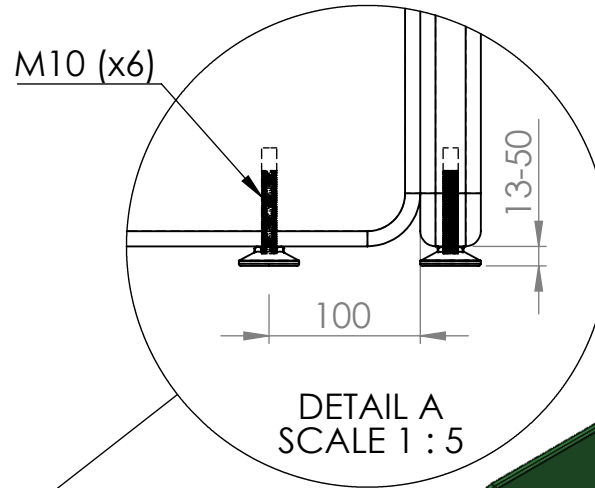

These measurements refer to the frame work and do not include upholstery, seam or zip

Tolerances (mm)			
Dimension			Deviation
(1)	-	20	±0,2
(20)	-	50	±0,5
(50)	-	200	±1,0
(200)	-		±2,0

Material	x	Art.nr.	852180	Blad	1/1	A4
Skala	1:20	Sign.	Tolle	Benämning		Rev
		Datum	2017-12-20	ScreenIT A30 floor screen booth 1800x1400		-