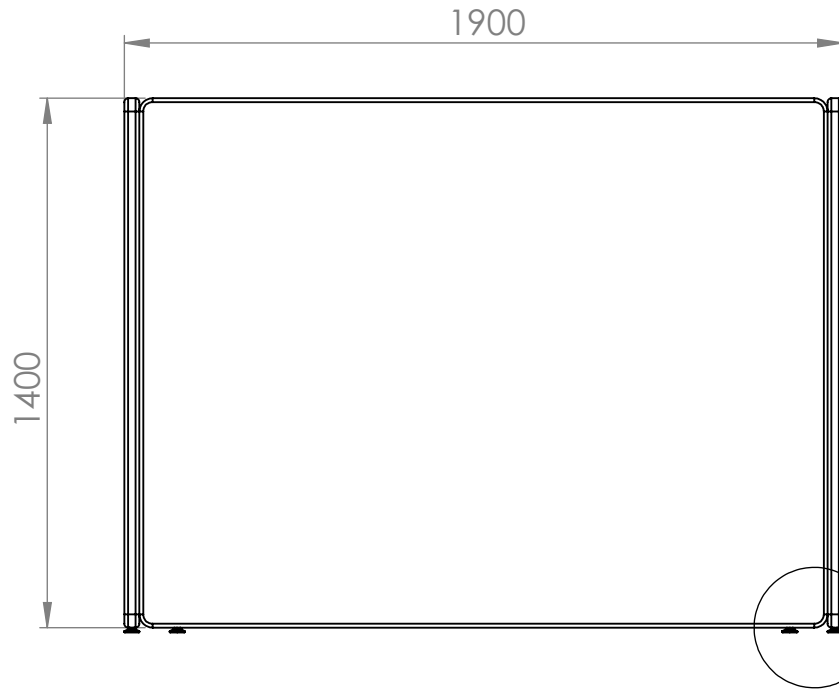

These measurements refer to the frame work and do not include upholstery, seam or zip

Tolerances (mm)			
Dimension			Deviation
(1)	-	20	±0,2
(20)	-	50	±0,5
(50)	-	200	±1,0
(200)	-		±2,0

Material	x	Art.nr.	852180	Blad	1/1	A4
Skala	1:20	Sign.	Tolle	Benämning		Rev
		Datum	2017-12-20	ScreenIT A30 floor screen booth 1800x1400		-