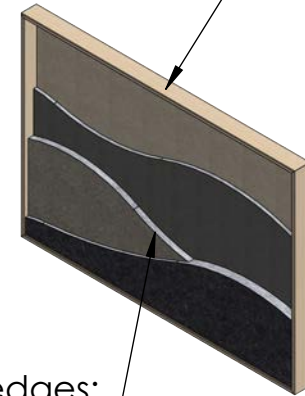

REVISIONS			
REV.	DESCRIPTION	DATE	BY

Created drawing

lda

Wooden frame:
-1: Ash
-2: Oak
-3: Walnut

All raw edges:
Grey EcoSUND

© 2024

GÖTESSONS

Art.nr.
121357

Name
Landscape Mist
1000x700mm

General tolerance
SS-ISO 2768-1
m

Material

Rev
A

Format
A4

Scale
1:10

Page
1/1