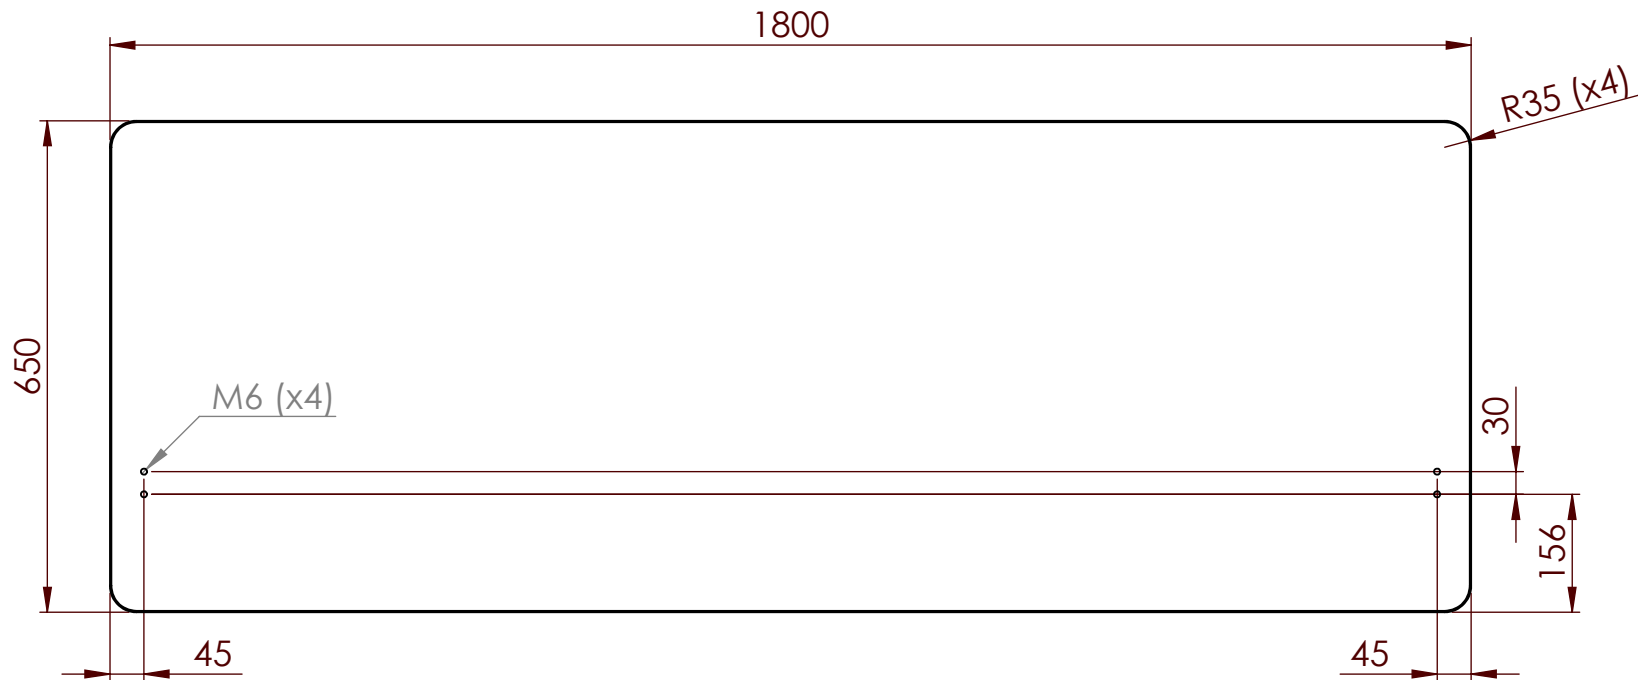

These measurements refer to the frame work and do not include upholstery, seam or zip

Tolerances (mm)			
Dimension			Deviation
(1)	-	20	±0,2
(20)	-	50	±0,5
(50)	-	200	±1,0
(200)	-		±2,0

**Section view of Silent Express**

		<b>GÖTESSONS</b>		
Art.nr. 510180		Name Silent Express 1800x650		
Last saved by Jonathan	Last saved 2019-11-06	Material x	Rev -	Format A4
Created by Jonathan	Created date 2019-10-14		Scale 1:10	Page 1/1