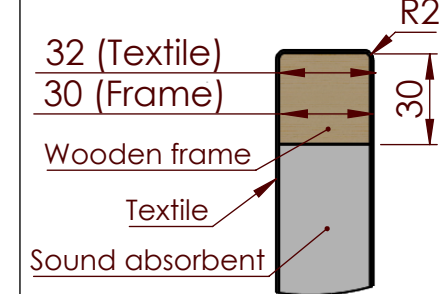

These measurements refer to the frame work and do not include upholstery, seam or zip

Tolerances (mm)			
Dimension			Deviation
(1)	-	20	±0,2
(20)	-	50	±0,5
(50)	-	200	±1,0
(200)	-		±2,0

**Section view of Silent Express**

		<b>GÖTESSONS</b>		
Art.nr. 510180		Name Silent Express 1800x650		
Last saved by Jonathan	Last saved 2019-11-06	Material x	Rev -	Format A4
Created by Jonathan	Created date 2019-10-14		Scale 1:10	Page 1/1