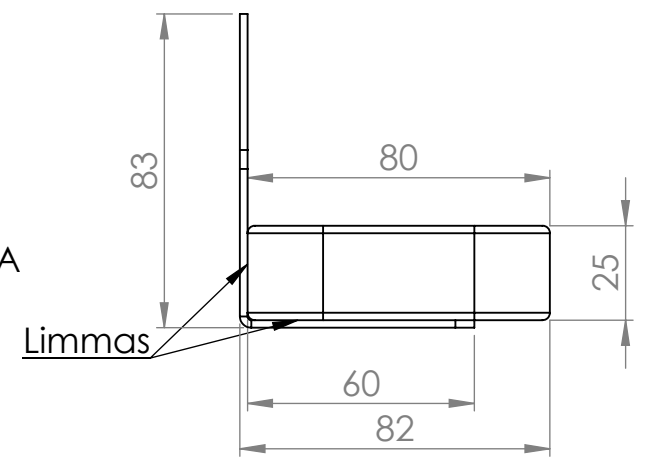

REVISIONS			
REV.	DESCRIPTION	DATE	BY

DETAIL A
SCALE 1 : 2

 GÖTESSONS			
Art.nr. 637124		Name Pen shelf Woodland for Sketch 990 mm	
Last saved by Nina	Last saved 2021-02-25	Material Ash	Rev
Created by Nina	Created date 2020-07-15		Format A4
		Scale 1:7	Page 1/1