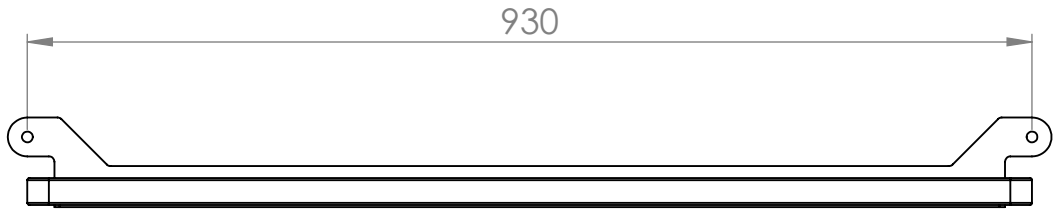

REVISIONS			
REV.	DESCRIPTION	DATE	BY

DETAIL A
SCALE 1 : 2

 GÖTESSONS			
Art.nr. 637124		Name Pen shelf Woodland for Sketch 990 mm	
Last saved by Nina	Last saved 2021-02-25	Material Ash	Rev
Created by Nina	Created date 2020-07-15		Format A4
		Scale 1:7	Page 1/1