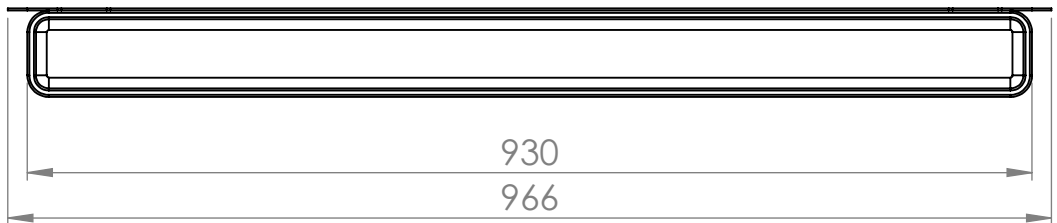

REVISIONS			
REV.	DESCRIPTION	DATE	BY

DETAIL A
SCALE 1 : 2

 GÖTESSONS			
Art.nr. 637124		Name Pen shelf Woodland for Sketch 990 mm	
Last saved by Nina	Last saved 2021-02-25	Material Ash	Rev
Created by Nina	Created date 2020-07-15		Format A4
		Scale 1:7	Page 1/1