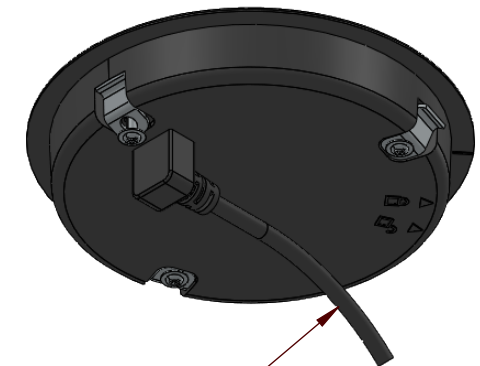

Table cutout Ø 80 mm

REVISIONS			
REV.	DESCRIPTION	DATE	BY

USB Cable
1,0m

 GÖTESSONS			
Art.nr. 721333		Name G-Power Qi Wireless loading mobile	
Last saved by Jonathan	Last saved 2019-11-13	Material	Rev
Created by Jonathan	Created date 2019-11-13		Format A4
		Scale 1:1	Page 1/1