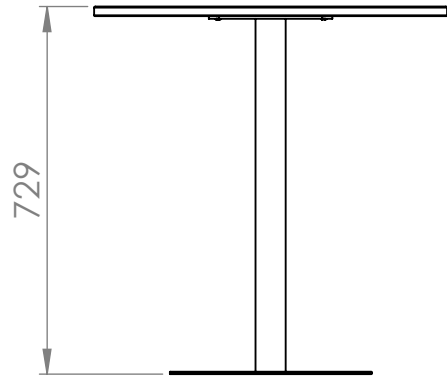

REVISIONS			
REV.	DESCRIPTION	DATE	BY

891080 - Ash  
 891081- White  
 891082 - Oak  
 891083 - Walnut

 <b>GÖTESSONS</b>				
Art.nr.	See list	Name	Sit around 730 mm	
Last saved by	Nina	Last saved	2021-10-28	Material
Created by	Nina	Created date	2021-05-17	Rev
			Scale	Page
			1:15	1/1
			Format	A4