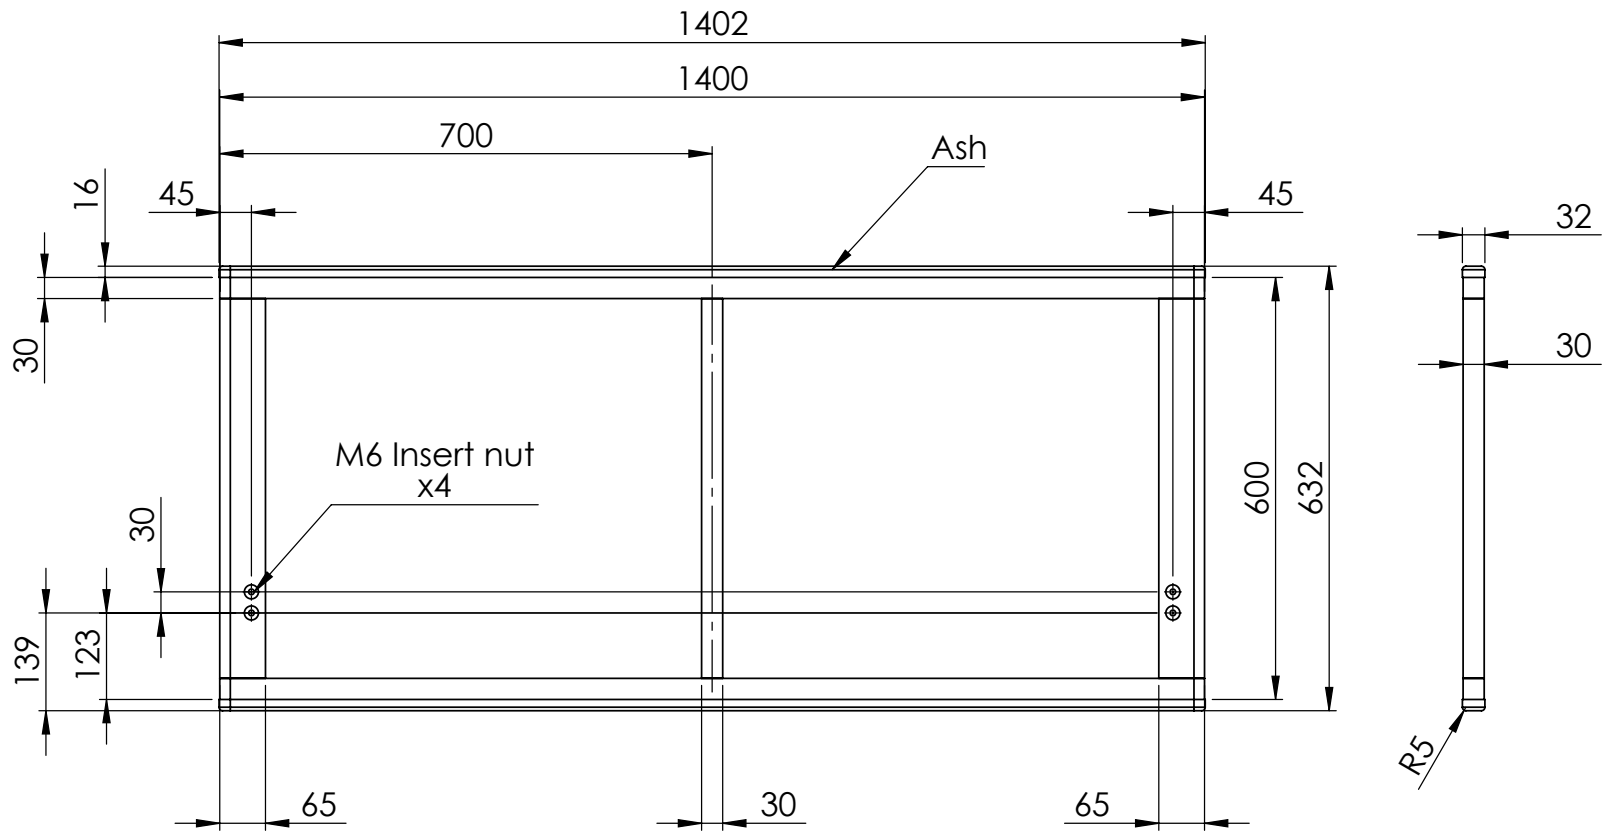

© 2026

GÖTESSONS

Art.nr. 740140-		Name ScreenIT A30 Terra, Ash 1400x632 mm	
View placement 	General tolerance SS-ISO 2768-1 m	THESE MEASUREMENTS REFER TO THE FRAMEWORK AND DO NOT INCLUDE UPHOLSTERY, SEAM OR ZIP	Material
THIS DRAWING AND INFORMATION CONTAINED HEREIN ARE THE PROPERTY OF GÖTESSONS DESIGN GROUP AB AND SHALL BE RETURNED UPON DEMAND AND SHALL NOT BE REPRODUCED IN WHOLE OR IN PART TO ANYONE ELSE OR USED WITHOUT WRITTEN CONSENT OF GÖTESSONS DESIGN GROUP AB		Rev A	Format A4
		Scale 1:10	Page 1/1

REVISIONS			
REV.	DESCRIPTION	DATE	BY
A	Created drawing	2025-09-29	Fredrik

© 2026

GÖTESSONS

Art.nr. 740160-	Name ScreenIT A30 Terra, Ash 1600x632 mm
--------------------	--

View placement 	General tolerance SS-ISO 2768-1 m	THESE MEASUREMENTS REFER TO THE FRAMEWORK AND DO NOT INCLUDE UPHOLSTERY, SEAM OR ZIP	Material
--------------------	---	--	----------

REVISIONS			
REV.	DESCRIPTION	DATE	BY
A	Created drawing	2025-09-29	Fredrik

© 2026

GÖTESSONS

Art.nr. 750140-		Name ScreenIT A30 Terra, Oak 1400x632 mm	
View placement 	General tolerance SS-ISO 2768-1 m	THESE MEASUREMENTS REFER TO THE FRAMEWORK AND DO NOT INCLUDE UPHOLSTERY, SEAM OR ZIP	Material
THIS DRAWING AND INFORMATION CONTAINED HEREIN ARE THE PROPERTY OF GÖTESSONS DESIGN GROUP AB AND SHALL BE RETURNED UPON DEMAND AND SHALL NOT BE REPRODUCED IN WHOLE OR IN PART TO ANYONE ELSE OR USED WITHOUT WRITTEN CONSENT OF GÖTESSONS DESIGN GROUP AB		Rev A	Format A4
		Scale 1:10	Page 1/1