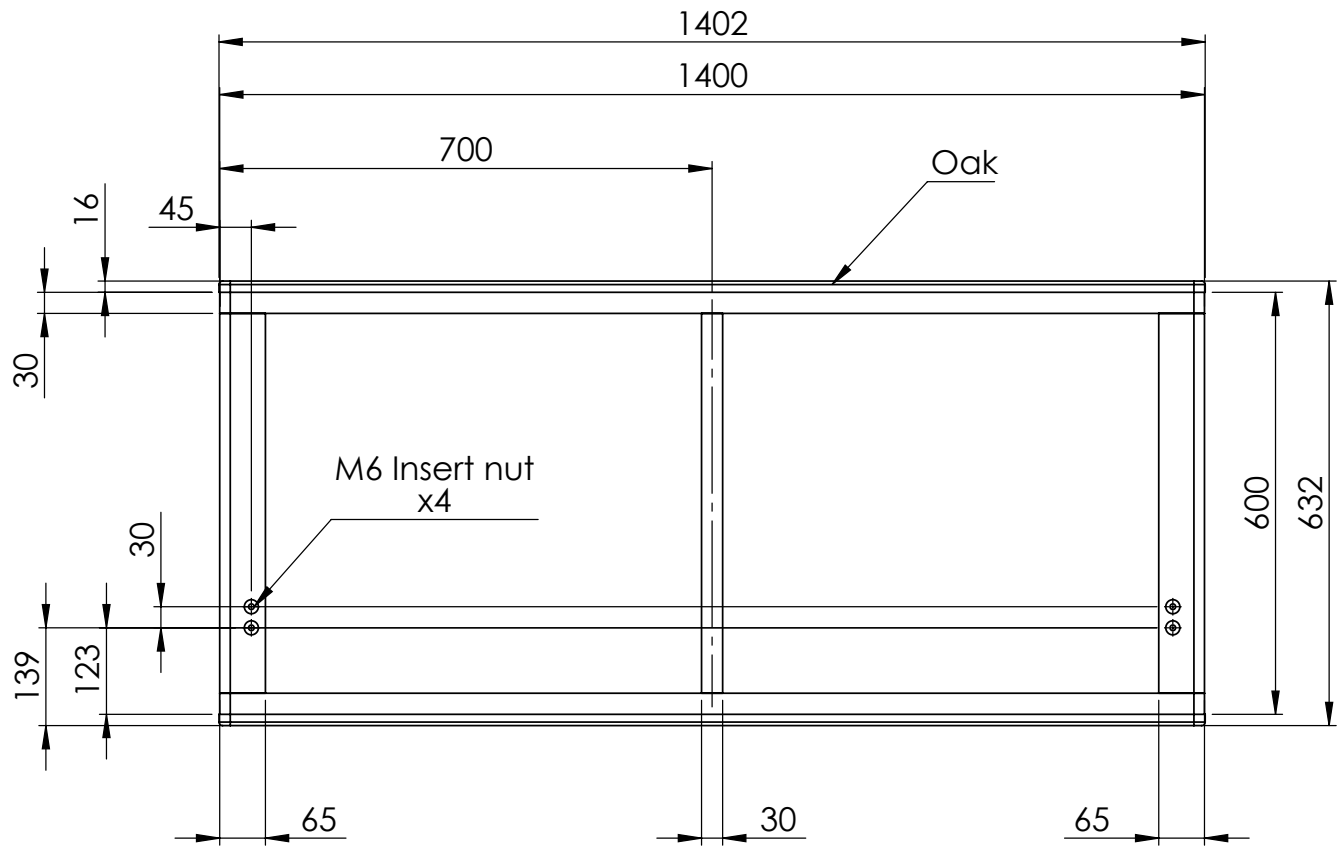

© 2026

GÖTESSONS

Art.nr. 740140-		Name ScreenIT A30 Terra, Ash 1400x632 mm	
View placement 	General tolerance SS-ISO 2768-1 m	THESE MEASUREMENTS REFER TO THE FRAMEWORK AND DO NOT INCLUDE UPHOLSTERY, SEAM OR ZIP	Material
THIS DRAWING AND INFORMATION CONTAINED HEREIN ARE THE PROPERTY OF GÖTESSONS DESIGN GROUP AB AND SHALL BE RETURNED UPON DEMAND AND SHALL NOT BE REPRODUCED IN WHOLE OR IN PART TO ANYONE ELSE OR USED WITHOUT WRITTEN CONSENT OF GÖTESSONS DESIGN GROUP AB		Rev A	Format A4
		Scale 1:10	Page 1/1

REVISIONS			
REV.	DESCRIPTION	DATE	BY
A	Created drawing	2025-09-29	Fredrik

© 2026

GÖTESSONS

Art.nr. 740160-	Name ScreenIT A30 Terra, Ash 1600x632 mm
--------------------	--

View placement 	General tolerance SS-ISO 2768-1 m	THESE MEASUREMENTS REFER TO THE FRAMEWORK AND DO NOT INCLUDE UPHOLSTERY, SEAM OR ZIP	Material
--------------------	---	--	----------

REVISIONS			
REV.	DESCRIPTION	DATE	BY
A	Created drawing	2025-09-29	Fredrik

© 2026

GÖTESSONS

Art.nr. 750140-		Name ScreenIT A30 Terra, Oak 1400x632 mm	
View placement 	General tolerance SS-ISO 2768-1 m	THESE MEASUREMENTS REFER TO THE FRAMEWORK AND DO NOT INCLUDE UPHOLSTERY, SEAM OR ZIP	Material
THIS DRAWING AND INFORMATION CONTAINED HEREIN ARE THE PROPERTY OF GÖTESSONS DESIGN GROUP AB AND SHALL BE RETURNED UPON DEMAND AND SHALL NOT BE REPRODUCED IN WHOLE OR IN PART TO ANYONE ELSE OR USED WITHOUT WRITTEN CONSENT OF GÖTESSONS DESIGN GROUP AB		Rev A	Format A4
		Scale 1:10	Page 1/1