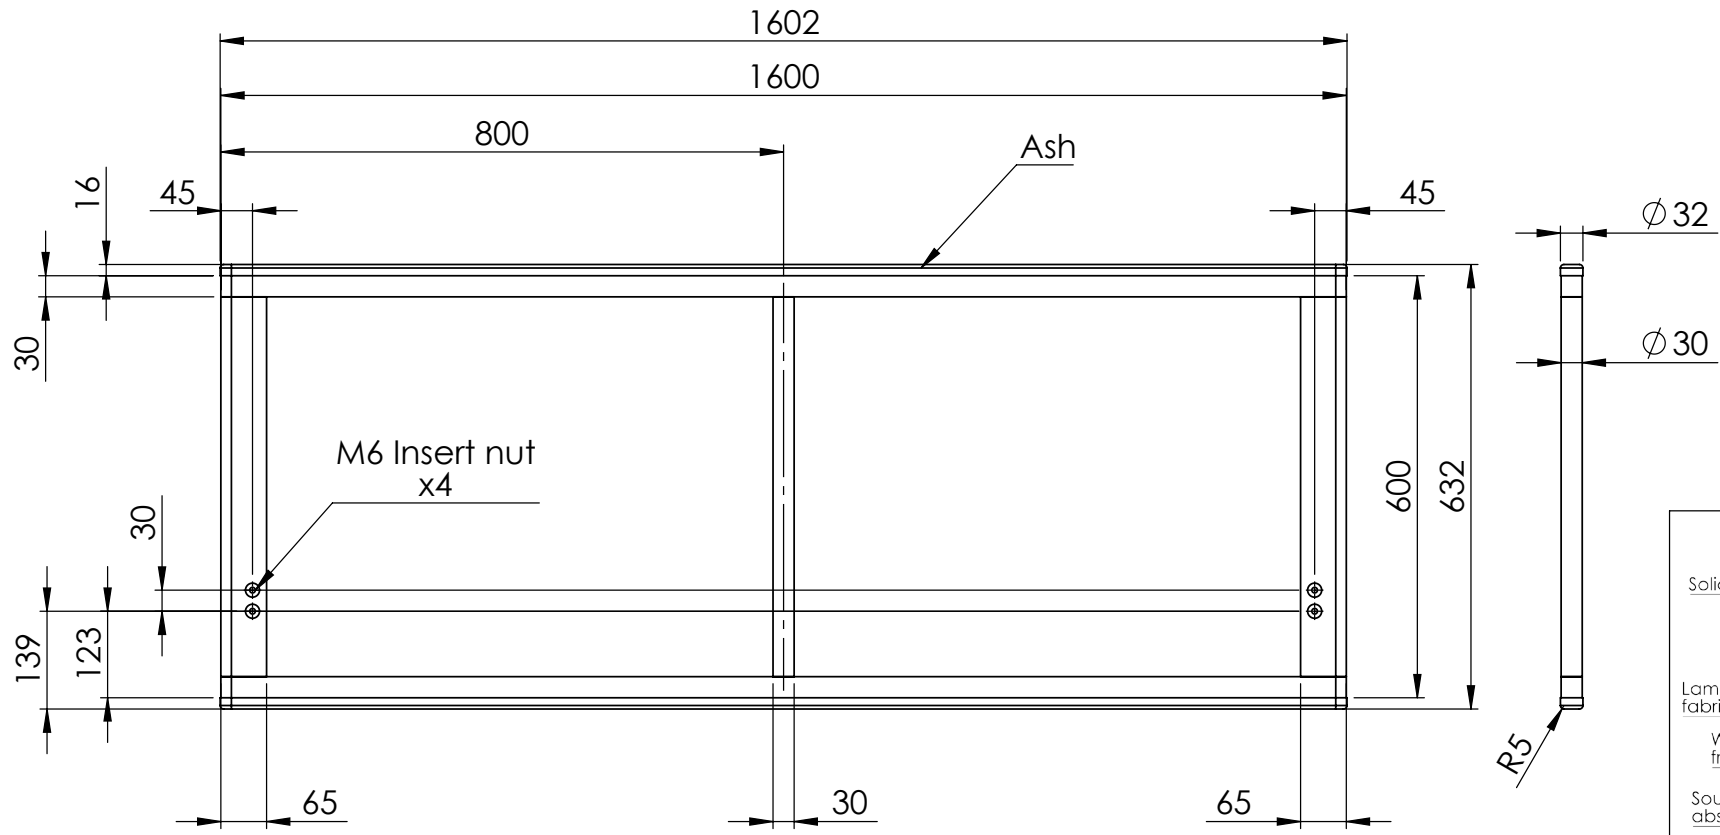

© 2026

GÖTESSONS

Art.nr. 740140-		Name ScreenIT A30 Terra, Ash 1400x632 mm	
View placement 	General tolerance SS-ISO 2768-1 m	THESE MEASUREMENTS REFER TO THE FRAMEWORK AND DO NOT INCLUDE UPHOLSTERY, SEAM OR ZIP	Material
THIS DRAWING AND INFORMATION CONTAINED HEREIN ARE THE PROPERTY OF GÖTESSONS DESIGN GROUP AB AND SHALL BE RETURNED UPON DEMAND AND SHALL NOT BE REPRODUCED IN WHOLE OR IN PART TO ANYONE ELSE OR USED WITHOUT WRITTEN CONSENT OF GÖTESSONS DESIGN GROUP AB		Rev A	Format A4
		Scale 1:10	Page 1/1

REVISIONS			
REV.	DESCRIPTION	DATE	BY
A	Created drawing	2025-09-29	Fredrik

© 2026

GÖTESSONS

Art.nr. 740160-	Name ScreenIT A30 Terra, Ash 1600x632 mm
--------------------	--

View placement 	General tolerance SS-ISO 2768-1 m	THESE MEASUREMENTS REFER TO THE FRAMEWORK AND DO NOT INCLUDE UPHOLSTERY, SEAM OR ZIP	Material
--------------------	---	--	----------

REVISIONS			
REV.	DESCRIPTION	DATE	BY
A	Created drawing	2025-09-29	Fredrik

© 2026

GÖTESSONS

Art.nr. 750140-		Name ScreenIT A30 Terra, Oak 1400x632 mm	
View placement 	General tolerance SS-ISO 2768-1 m	THESE MEASUREMENTS REFER TO THE FRAMEWORK AND DO NOT INCLUDE UPHOLSTERY, SEAM OR ZIP	Material
THIS DRAWING AND INFORMATION CONTAINED HEREIN ARE THE PROPERTY OF GÖTESSONS DESIGN GROUP AB AND SHALL BE RETURNED UPON DEMAND AND SHALL NOT BE REPRODUCED IN WHOLE OR IN PART TO ANYONE ELSE OR USED WITHOUT WRITTEN CONSENT OF GÖTESSONS DESIGN GROUP AB		Rev A	Format A4
		Scale 1:10	Page 1/1