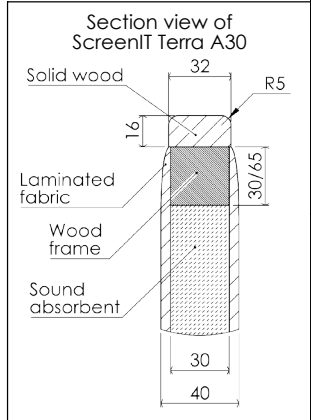

THIS DRAWING AND INFORMATION CONTAINED HEREIN ARE THE PROPERTY OF GÖTESSONS DESIGN GROUP AB AND SHALL BE RETURNED UPON DEMAND AND SHALL NOT BE REPRODUCED IN WHOLE OR IN PART TO ANYONE ELSE OR USED WITHOUT WRITTEN CONSENT OF GÖTESSONS DESIGN GROUP AB	Rev A	Format A4	Scale 1:10	Page 1/1
---	----------	--------------	---------------	-------------

REVISIONS			
REV.	DESCRIPTION	DATE	BY
A	Created drawing	2025-09-29	Fredrik

© 2026

GÖTESSONS

Art.nr. 750140-		Name ScreenIT A30 Terra, Oak 1400x632 mm	
View placement 	General tolerance SS-ISO 2768-1 m	THESE MEASUREMENTS REFER TO THE FRAMEWORK AND DO NOT INCLUDE UPHOLSTERY, SEAM OR ZIP	Material
THIS DRAWING AND INFORMATION CONTAINED HEREIN ARE THE PROPERTY OF GÖTESSONS DESIGN GROUP AB AND SHALL BE RETURNED UPON DEMAND AND SHALL NOT BE REPRODUCED IN WHOLE OR IN PART TO ANYONE ELSE OR USED WITHOUT WRITTEN CONSENT OF GÖTESSONS DESIGN GROUP AB		Rev A	Format A4
		Scale 1:10	Page 1/1

REVISIONS			
REV.	DESCRIPTION	DATE	BY
A	Created drawing	2025-09-29	Fredrik

GÖTESSONS

© 2026

Art.nr. 750160-		Name ScreenIT A30 Terra, Oak 1600x632 mm	
View placement ⊕	General tolerance SS-ISO 2768-1 m	THESE MEASUREMENTS REFER TO THE FRAMEWORK AND DO NOT INCLUDE UPHOLSTERY, SEAM OR ZIP	Material
THIS DRAWING AND INFORMATION CONTAINED HEREIN ARE THE PROPERTY OF GÖTESSONS DESIGN GROUP AB AND SHALL BE RETURNED UPON DEMAND AND SHALL NOT BE REPRODUCED IN WHOLE OR IN PART TO ANYONE ELSE OR USED WITHOUT WRITTEN CONSENT OF GÖTESSONS DESIGN GROUP AB		Rev A	Format A4
		Scale 1:10	Page 1/1