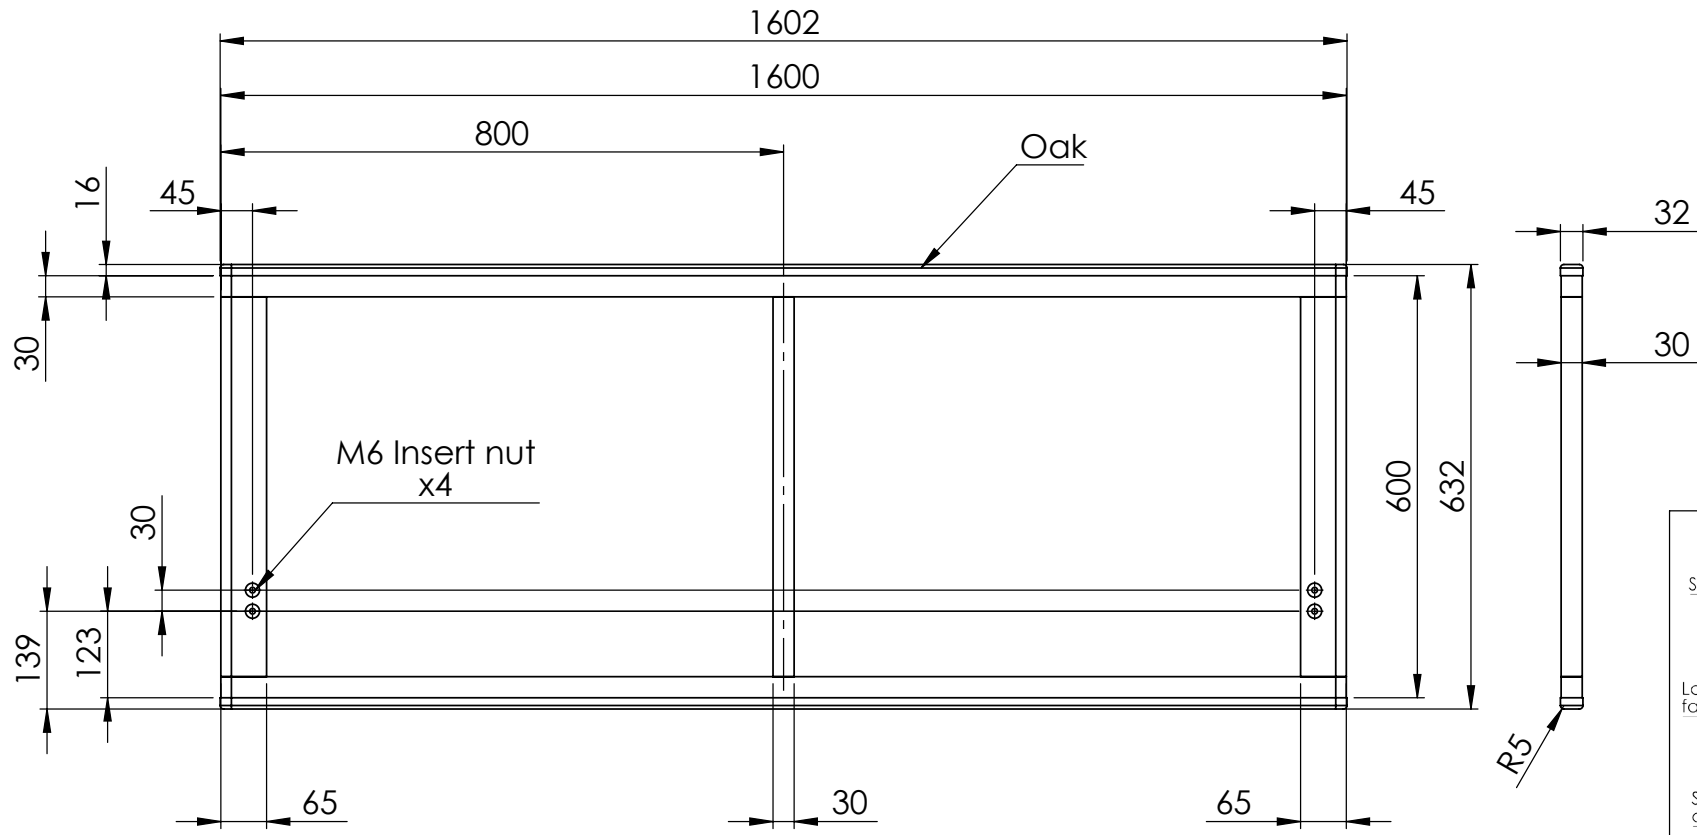

REVISIONS			
REV.	DESCRIPTION	DATE	BY
A	Created drawing	2025-09-29	Fredrik

© 2026

GÖTESSONS

Art.nr. 750140-		Name ScreenIT A30 Terra, Oak 1400x632 mm	
View placement 	General tolerance SS-ISO 2768-1 m	THESE MEASUREMENTS REFER TO THE FRAMEWORK AND DO NOT INCLUDE UPHOLSTERY, SEAM OR ZIP	Material
THIS DRAWING AND INFORMATION CONTAINED HEREIN ARE THE PROPERTY OF GÖTESSONS DESIGN GROUP AB AND SHALL BE RETURNED UPON DEMAND AND SHALL NOT BE REPRODUCED IN WHOLE OR IN PART TO ANYONE ELSE OR USED WITHOUT WRITTEN CONSENT OF GÖTESSONS DESIGN GROUP AB		Rev A	Format A4
		Scale 1:10	Page 1/1

REVISIONS			
REV.	DESCRIPTION	DATE	BY
A	Created drawing	2025-09-29	Fredrik

GÖTESSONS

© 2026

Art.nr. 750160-		Name ScreenIT A30 Terra, Oak 1600x632 mm	
View placement ⊕	General tolerance SS-ISO 2768-1 m	THESE MEASUREMENTS REFER TO THE FRAMEWORK AND DO NOT INCLUDE UPHOLSTERY, SEAM OR ZIP	Material
THIS DRAWING AND INFORMATION CONTAINED HEREIN ARE THE PROPERTY OF GÖTESSONS DESIGN GROUP AB AND SHALL BE RETURNED UPON DEMAND AND SHALL NOT BE REPRODUCED IN WHOLE OR IN PART TO ANYONE ELSE OR USED WITHOUT WRITTEN CONSENT OF GÖTESSONS DESIGN GROUP AB		Rev A	Format A4
		Scale 1:10	Page 1/1