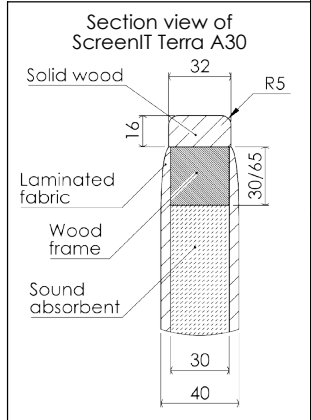

REVISIONS			
REV.	DESCRIPTION	DATE	BY
A	Created drawing	2025-09-29	Fredrik

© 2026

GÖTESSONS

Art.nr. 750140-		Name ScreenIT A30 Terra, Oak 1400x632 mm	
View placement 	General tolerance SS-ISO 2768-1 m	THESE MEASUREMENTS REFER TO THE FRAMEWORK AND DO NOT INCLUDE UPHOLSTERY, SEAM OR ZIP	Material
THIS DRAWING AND INFORMATION CONTAINED HEREIN ARE THE PROPERTY OF GÖTESSONS DESIGN GROUP AB AND SHALL BE RETURNED UPON DEMAND AND SHALL NOT BE REPRODUCED IN WHOLE OR IN PART TO ANYONE ELSE OR USED WITHOUT WRITTEN CONSENT OF GÖTESSONS DESIGN GROUP AB		Rev A	Format A4
		Scale 1:10	Page 1/1