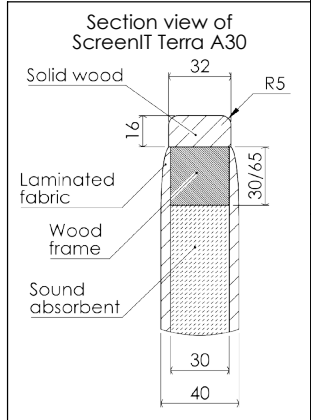

© 2026

GÖTESSONS

Art.nr. 740140-		Name ScreenIT A30 Terra, Ash 1400x632 mm	
View placement 	General tolerance SS-ISO 2768-1 m	THESE MEASUREMENTS REFER TO THE FRAMEWORK AND DO NOT INCLUDE UPHOLSTERY, SEAM OR ZIP	Material
THIS DRAWING AND INFORMATION CONTAINED HEREIN ARE THE PROPERTY OF GÖTESSONS DESIGN GROUP AB AND SHALL BE RETURNED UPON DEMAND AND SHALL NOT BE REPRODUCED IN WHOLE OR IN PART TO ANYONE ELSE OR USED WITHOUT WRITTEN CONSENT OF GÖTESSONS DESIGN GROUP AB		Rev A	Format A4
		Scale 1:10	Page 1/1

REVISIONS			
REV.	DESCRIPTION	DATE	BY
A	Created drawing	2025-09-29	Fredrik

© 2026

GÖTESSONS

Art.nr. 740160-	Name ScreenIT A30 Terra, Ash 1600x632 mm
--------------------	--

View placement 	General tolerance SS-ISO 2768-1 m	THESE MEASUREMENTS REFER TO THE FRAMEWORK AND DO NOT INCLUDE UPHOLSTERY, SEAM OR ZIP	Material
--------------------	---	--	----------

REVISIONS			
REV.	DESCRIPTION	DATE	BY
A	Created drawing	2025-09-29	Fredrik

© 2026

GÖTESSONS

Art.nr. 750140-		Name ScreenIT A30 Terra, Oak 1400x632 mm	
View placement 	General tolerance SS-ISO 2768-1 m	THESE MEASUREMENTS REFER TO THE FRAMEWORK AND DO NOT INCLUDE UPHOLSTERY, SEAM OR ZIP	Material
THIS DRAWING AND INFORMATION CONTAINED HEREIN ARE THE PROPERTY OF GÖTESSONS DESIGN GROUP AB AND SHALL BE RETURNED UPON DEMAND AND SHALL NOT BE REPRODUCED IN WHOLE OR IN PART TO ANYONE ELSE OR USED WITHOUT WRITTEN CONSENT OF GÖTESSONS DESIGN GROUP AB		Rev A	Format A4
		Scale 1:10	Page 1/1