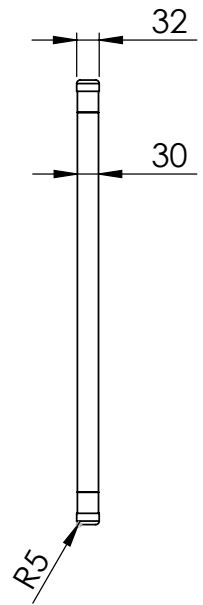

© 2026

GÖTESSONS

Art.nr. 740140-		Name ScreenIT A30 Terra, Ash 1400x632 mm	
View placement 	General tolerance SS-ISO 2768-1 m	THESE MEASUREMENTS REFER TO THE FRAMEWORK AND DO NOT INCLUDE UPHOLSTERY, SEAM OR ZIP	Material
THIS DRAWING AND INFORMATION CONTAINED HEREIN ARE THE PROPERTY OF GÖTESSONS DESIGN GROUP AB AND SHALL BE RETURNED UPON DEMAND AND SHALL NOT BE REPRODUCED IN WHOLE OR IN PART TO ANYONE ELSE OR USED WITHOUT WRITTEN CONSENT OF GÖTESSONS DESIGN GROUP AB		Rev A	Format A4
		Scale 1:10	Page 1/1

REVISIONS			
REV.	DESCRIPTION	DATE	BY
A	Created drawing	2025-09-29	Fredrik

© 2026

GÖTESSONS

Art.nr. 740160-	Name ScreenIT A30 Terra, Ash 1600x632 mm
--------------------	--

View placement 	General tolerance SS-ISO 2768-1 m	THESE MEASUREMENTS REFER TO THE FRAMEWORK AND DO NOT INCLUDE UPHOLSTERY, SEAM OR ZIP	Material
--------------------	---	--	----------

THIS DRAWING AND INFORMATION CONTAINED HEREIN ARE THE PROPERTY OF GÖTESSONS DESIGN GROUP AB AND SHALL BE RETURNED UPON DEMAND AND SHALL NOT BE REPRODUCED IN WHOLE OR IN PART TO ANYONE ELSE OR USED WITHOUT WRITTEN CONSENT OF GÖTESSONS DESIGN GROUP AB	Rev A	Format A4	Scale 1:10	Page 1/1
---	----------	--------------	---------------	-------------

REVISIONS			
REV.	DESCRIPTION	DATE	BY
A	Created drawing	2025-09-29	Fredrik

© 2026

GÖTESSONS

Art.nr. 750140-		Name ScreenIT A30 Terra, Oak 1400x632 mm	
View placement 	General tolerance SS-ISO 2768-1 m	THESE MEASUREMENTS REFER TO THE FRAMEWORK AND DO NOT INCLUDE UPHOLSTERY, SEAM OR ZIP	Material
THIS DRAWING AND INFORMATION CONTAINED HEREIN ARE THE PROPERTY OF GÖTESSONS DESIGN GROUP AB AND SHALL BE RETURNED UPON DEMAND AND SHALL NOT BE REPRODUCED IN WHOLE OR IN PART TO ANYONE ELSE OR USED WITHOUT WRITTEN CONSENT OF GÖTESSONS DESIGN GROUP AB		Rev A	Format A4
		Scale 1:10	Page 1/1