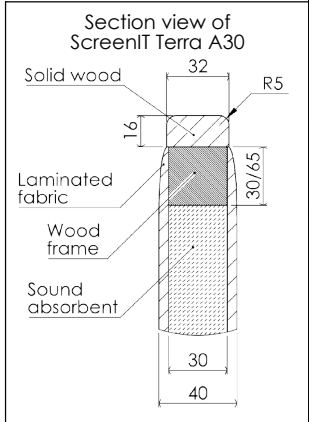

© 2026

GÖTESSONS

Art.nr. 740140-		Name ScreenIT A30 Terra, Ash 1400x632 mm	
View placement 	General tolerance SS-ISO 2768-1 m	THESE MEASUREMENTS REFER TO THE FRAMEWORK AND DO NOT INCLUDE UPHOLSTERY, SEAM OR ZIP	Material
THIS DRAWING AND INFORMATION CONTAINED HEREIN ARE THE PROPERTY OF GÖTESSONS DESIGN GROUP AB AND SHALL BE RETURNED UPON DEMAND AND SHALL NOT BE REPRODUCED IN WHOLE OR IN PART TO ANYONE ELSE OR USED WITHOUT WRITTEN CONSENT OF GÖTESSONS DESIGN GROUP AB		Rev A	Format A4
		Scale 1:10	Page 1/1

REVISIONS			
REV.	DESCRIPTION	DATE	BY
A	Created drawing	2025-09-29	Fredrik

© 2026

GÖTESSONS

Art.nr. 740160-	Name ScreenIT A30 Terra, Ash 1600x632 mm
--------------------	--

View placement 	General tolerance SS-ISO 2768-1 m	THESE MEASUREMENTS REFER TO THE FRAMEWORK AND DO NOT INCLUDE UPHOLSTERY, SEAM OR ZIP	Material
--------------------	---	--	----------

REVISIONS			
REV.	DESCRIPTION	DATE	BY
A	Created drawing	2025-09-29	Fredrik

© 2026

GÖTESSONS

Art.nr. 750140-		Name ScreenIT A30 Terra, Oak 1400x632 mm	
View placement 	General tolerance SS-ISO 2768-1 m	THESE MEASUREMENTS REFER TO THE FRAMEWORK AND DO NOT INCLUDE UPHOLSTERY, SEAM OR ZIP	Material
THIS DRAWING AND INFORMATION CONTAINED HEREIN ARE THE PROPERTY OF GÖTESSONS DESIGN GROUP AB AND SHALL BE RETURNED UPON DEMAND AND SHALL NOT BE REPRODUCED IN WHOLE OR IN PART TO ANYONE ELSE OR USED WITHOUT WRITTEN CONSENT OF GÖTESSONS DESIGN GROUP AB		Rev A	Format A4
		Scale 1:10	Page 1/1