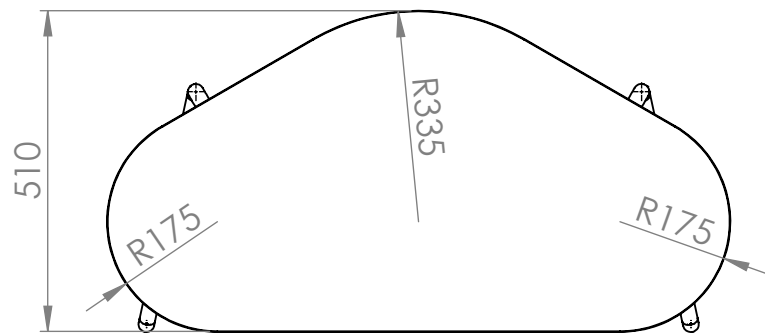

Table in laminate, underside and edge painted in white/black

- 647360-1: Ash / white
- 647360-2: Ash / black
- 647361-1: Oak / white
- 647361-2: Oak / black
- 647362-1: Walnut / white
- 647362-2: Walnut / black
- 647363-1: White / white
- 647363-2: White / black
- 647364-1: Black / white
- 647364-2: Black / black

GÖTESSONS

Art.nr. See list		Name RomboWork Table including desk mounts pipe		
Last saved by Tolle	Last saved 2023-09-07	Material	Rev	Format A4
Created by Tolle	Created date 2023-09-07		Scale 1:12	Page 1/1