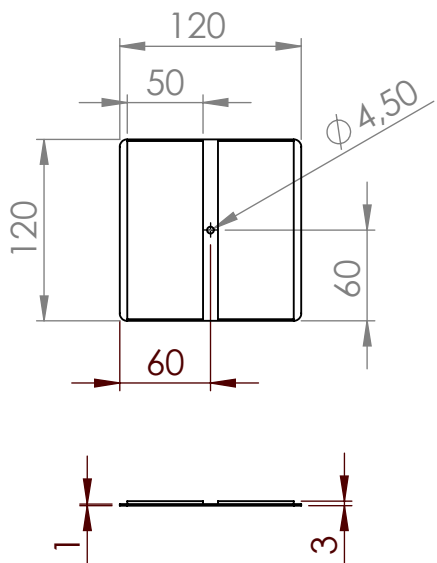

Kardborr platta (ingår) / Including burdock plate (x2)

Kardborre / burdock

 GÖTESSONS				
Art.nr. 125420 125421		Name Sound Off Square EcoSUND 600x300x20 mm wall		
Last saved by Tolle		Last saved 2022-01-19	Material EcoSUND	Rev -
Created by Tolle		Created date 2020-11-02	Scale 1:10	Page 1/1