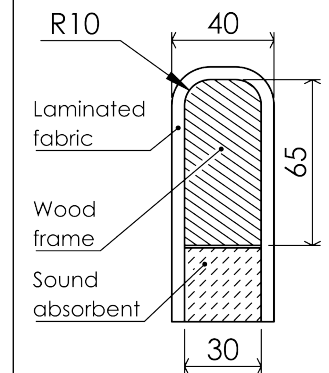

Section view of ScreenIT A30