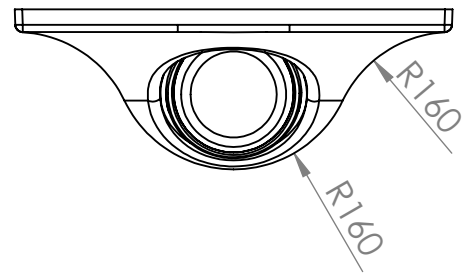

REVISIONS			
REV.	DESCRIPTION	DATE	BY

Plastic pot for plants

		<b>GÖTESSONS</b>		
Art.nr. 121210		Name PlantPanel		
Last saved by <b>Jonathan</b>	Last saved <b>2021-10-21</b>	Material <b>Felt</b>	Rev	Format <b>A4</b>
Created by <b>Jonathan</b>	Created date <b>2021-10-14</b>		Scale <b>1:10</b>	Page <b>1/1</b>