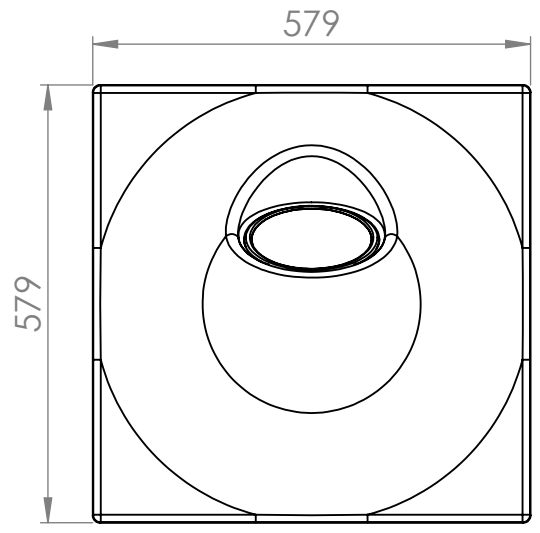

REVISIONS			
REV.	DESCRIPTION	DATE	BY

Plastic pot for plants

		<b>GÖTESSONS</b>		
Art.nr. 121210		Name PlantPanel		
Last saved by <b>Jonathan</b>	Last saved <b>2021-10-21</b>	Material <b>Felt</b>	Rev	Format <b>A4</b>
Created by <b>Jonathan</b>	Created date <b>2021-10-14</b>		Scale <b>1:10</b>	Page <b>1/1</b>