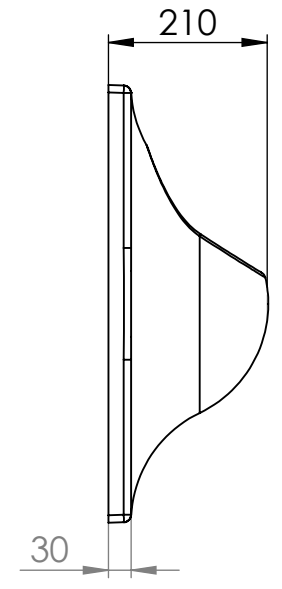

REVISIONS			
REV.	DESCRIPTION	DATE	BY

Plastic pot for plants

		<b>GÖTESSONS</b>		
Art.nr. 121210		Name PlantPanel		
Last saved by <b>Jonathan</b>	Last saved <b>2021-10-21</b>	Material <b>Felt</b>	Rev	Format <b>A4</b>
Created by <b>Jonathan</b>	Created date <b>2021-10-14</b>		Scale <b>1:10</b>	Page <b>1/1</b>