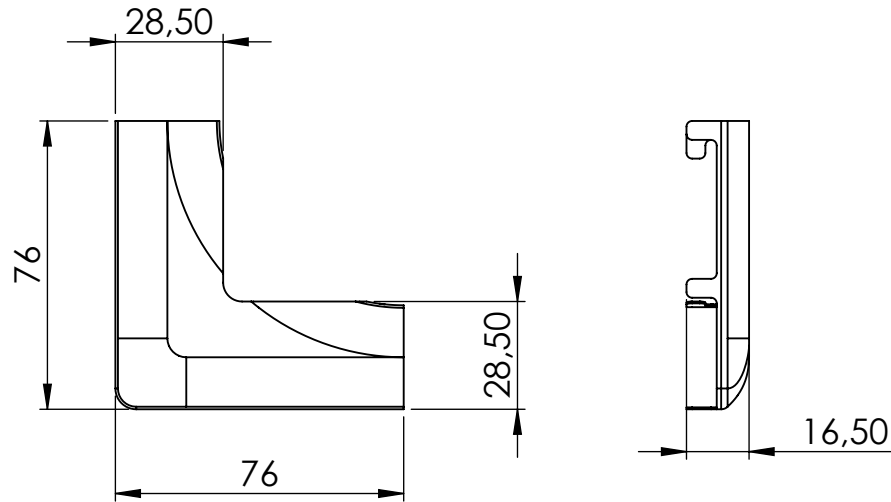

Art. no	Description
644160-1	AddOn Ceiling Outer Corner - White RAL9003 GL30
644160-2	AddOn Ceiling Outer Corner - Black RAL9005 GL30
644160-5	AddOn Ceiling Outer Corner - Grey RAL7045 GL30
644160-21	AddOn Ceiling Outer Corner - Green grey RAL7033 GL30
644160-22	AddOn Ceiling Outer Corner- Blue grey RAL7031 GL30
644160-23	AddOn Ceiling Outer Corner - Pearl beige RAL1035 GL30

REVISIONS			
REV.	DESCRIPTION	DATE	BY
A	Created drawing	2024-06-24	Fredrik

Quantity: 1 piece

© 2024		GÖTESSONS			
Art.nr. 644160-		Name AddOn Ceiling Outer Corner 76x76 mm			
View placement 	General tolerance SS-ISO 2768-1 m	Material		Rev	Page
THIS DRAWING AND INFORMATION CONTAINED HEREIN ARE THE PROPERTY OF GÖTESSONS DESIGN GROUP AB AND SHALL BE RETURNED UPON DEMAND AND SHALL NOT BE REPRODUCED IN WHOLE OR IN PART TO ANYONE ELSE OR USED WITHOUT WRITTEN CONSENT OF GÖTESSONS DESIGN GROUP AB.		A	A4	1:2	1/1