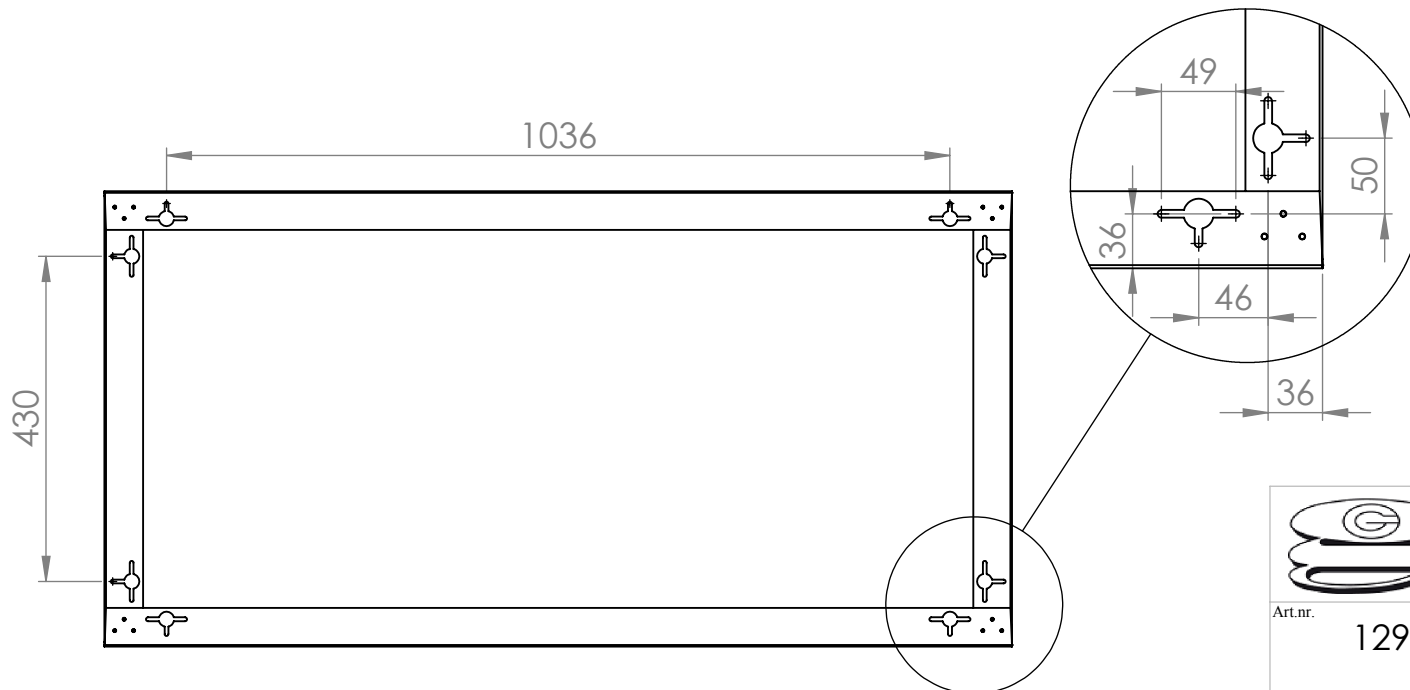

DETAIL A
SCALE 1 : 5

| | | | | |
|------------------------|----------------------------|--|---------------|--------------|
| Art.nr. 129804 | | Name Print Picture EcoSUND with frame 1200x600x50 mm | | |
| Last saved by Tolle | Last saved 2019-12-17 | Material EcoSUND | Rev | Format A4 |
| Created by Tolle | Created date 2019-12-17 | | Scale 1:10 | Page 1/1 |