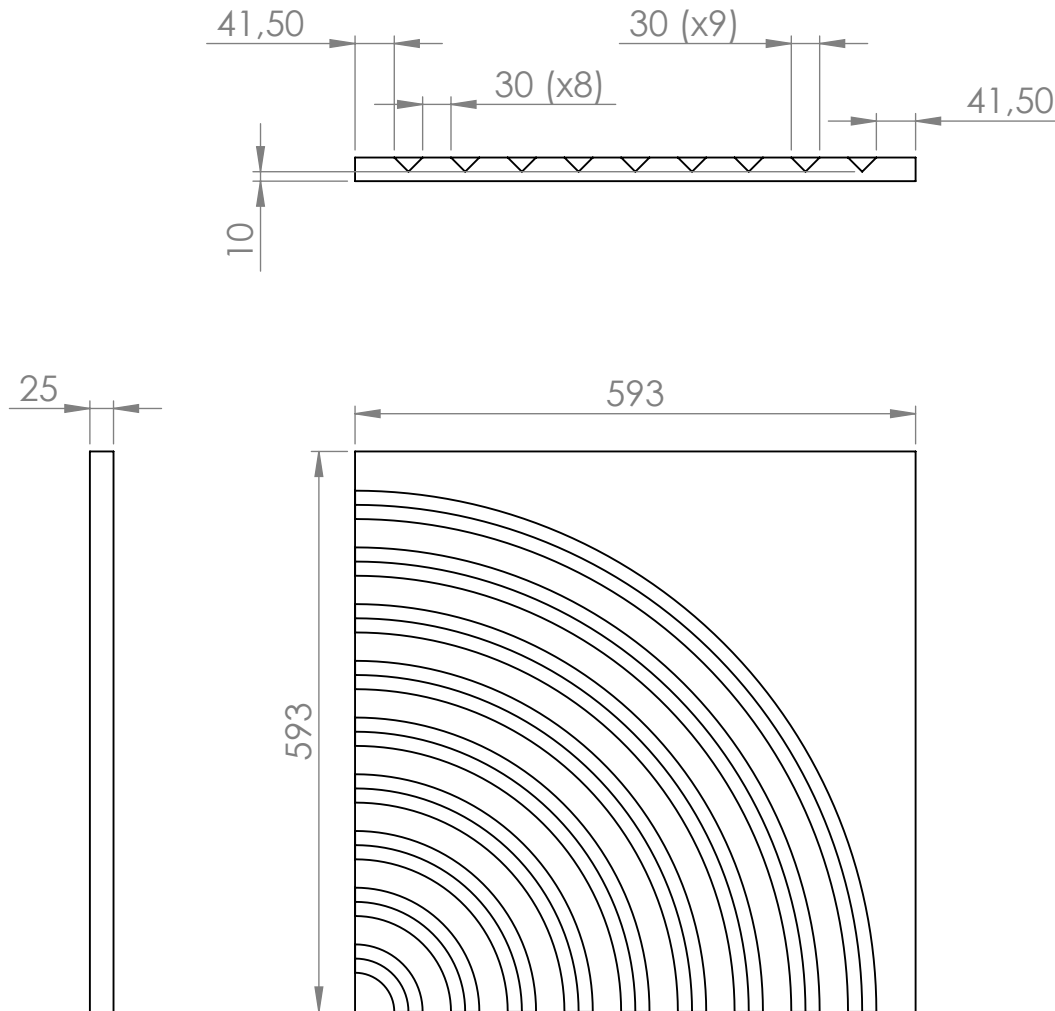

REVISIONS			
REV.	DESCRIPTION	DATE	BY
A	Created drawing	2024-05-29	Tolle

DETAIL A
SCALE 1 : 3

1: Autumn Brown
2: Anthracite Grey
Colours only for visualization

GÖTESSONS © 2024

Art.nr. 121455-11 Name Tiles Tracks Curved 593x593x25 mm
Anthracite grey / Autumn brown 4-pcs

View placement General tolerance SS-ISO 2768-1 m Material Pressed Polyester fiber (2000g)

THIS DRAWING AND INFORMATION CONTAINED HEREIN ARE THE PROPERTY OF GÖTESSONS DESIGN GROUP AB AND SHALL BE RETURNED UPON DEMAND AND SHALL NOT BE REPRODUCED IN WHOLE OR IN PART TO ANYONE ELSE OR USED WITHOUT WRITTEN CONSENT OF GÖTESSONS DESIGN GROUP AB.

Rev	Format	Scale	Page
A	A4	1:8	1/1