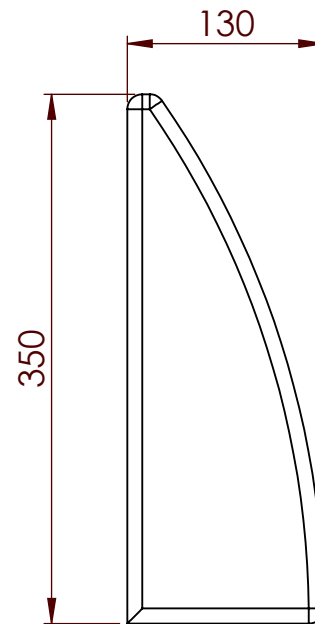

REVISIONS			
REV.	DESCRIPTION	DATE	BY

 GÖTESSONS				
Art.nr. 657330		Name Backrest Half a Hut Sofa		
Last saved by Jonathan	Last saved 2020-06-05	Material x	Rev	Format A4
Created by Jonathan	Created date 2020-04-21		Scale 1:10	Page 1/1