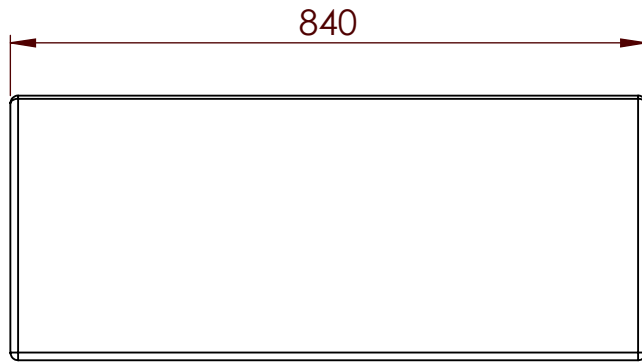

REVISIONS			
REV.	DESCRIPTION	DATE	BY

 GÖTESSONS				
Art.nr. 657330		Name Backrest Half a Hut Sofa		
Last saved by Jonathan	Last saved 2020-06-05	Material x	Rev	Format A4
Created by Jonathan	Created date 2020-04-21		Scale 1:10	Page 1/1