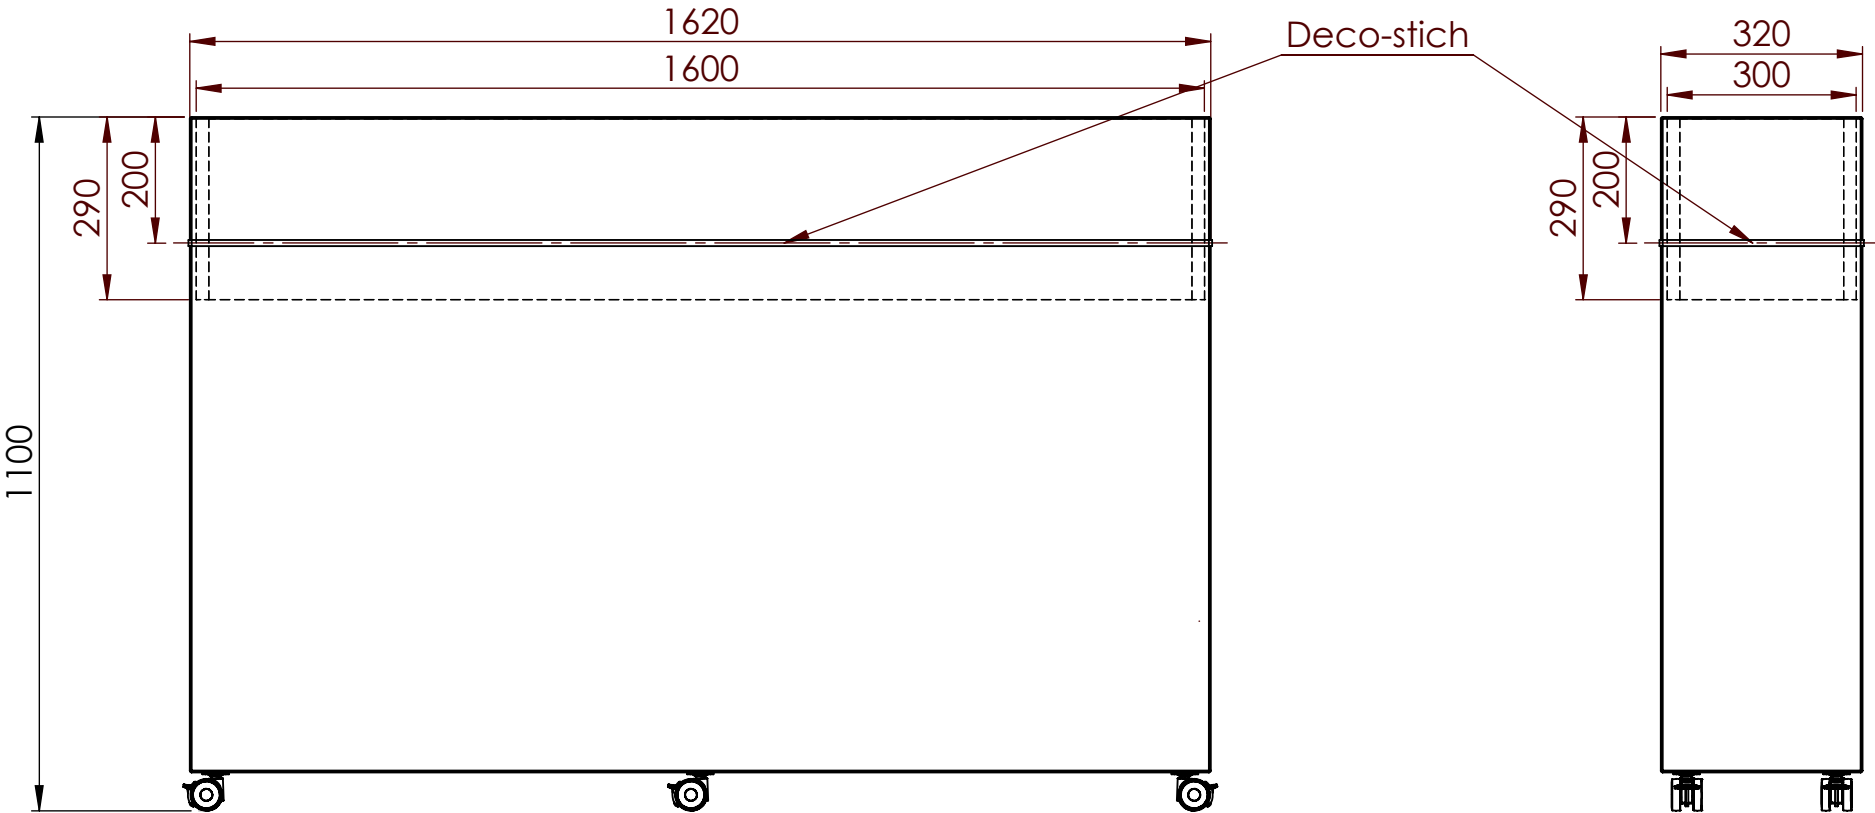

These measurements refer to the frame work and do not include upholstery, seam or zip

GÖTESSONS

Art.nr. 161082 & 161083 Name Plant divider large H: 1100 mm

Last saved by Tolle	Last saved 2022-04-12	Material	Rev -	Format A4
Created by Tolle	Created date 2022-04-12		Scale 1:12	Page 1/1