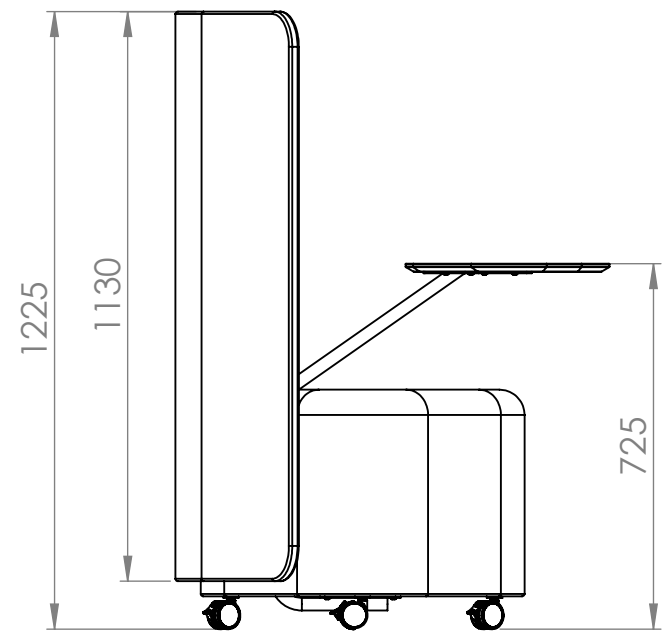

REVISIONS			
REV.	DESCRIPTION	DATE	BY

RomboScreen & RomboTable is bought separately
 Note! Always black wheels

 GÖTESSONS				
Art.nr. 647167	Name RomboSeat with wheels for RomboTable & RomboScreen			
Last saved by Tolle	Last saved 2022-05-23	Material	Rev	Format A4
Created by Tolle	Created date 2022-05-23		Scale 1:15	Page 1/1