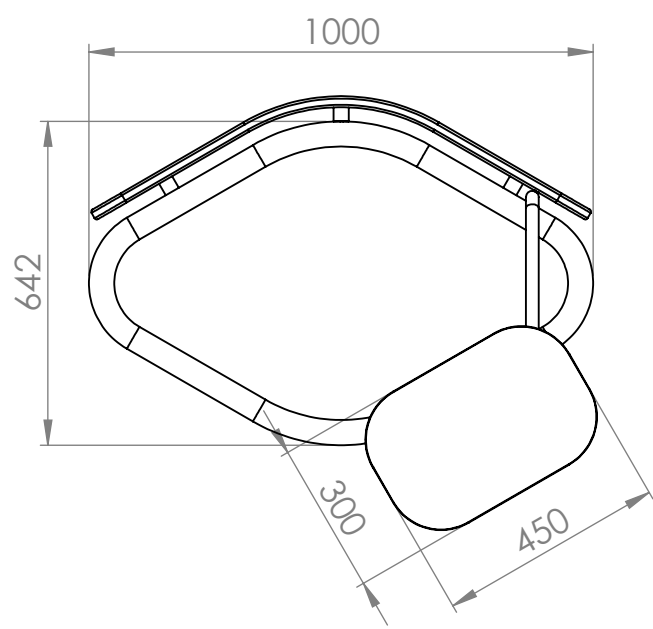

REVISIONS			
REV.	DESCRIPTION	DATE	BY

RomboScreen & RomboTable is bought separately
 Note! Always black wheels

 GÖTESSONS				
Art.nr. 647167	Name RomboSeat with wheels for RomboTable & RomboScreen			
Last saved by Tolle	Last saved 2022-05-23	Material	Rev	Format A4
Created by Tolle	Created date 2022-05-23		Scale 1:15	Page 1/1