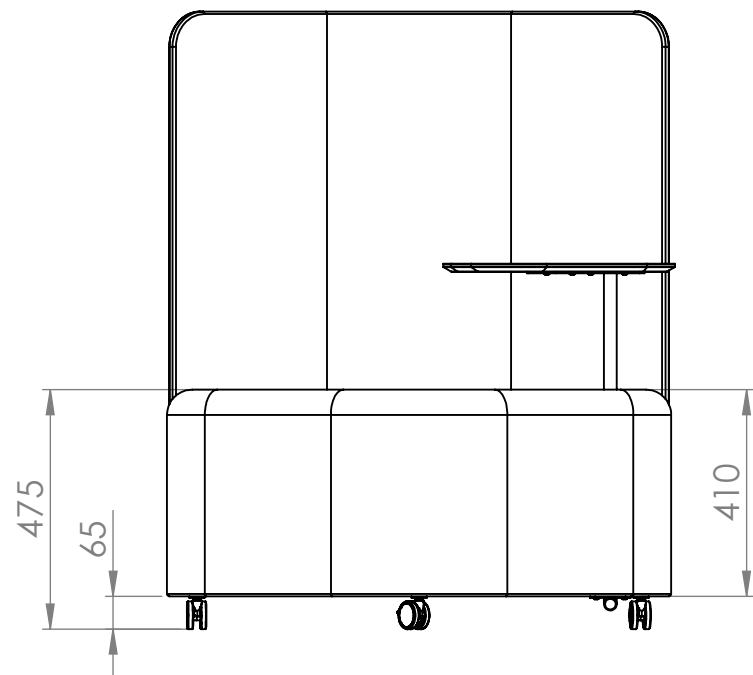

REVISIONS			
REV.	DESCRIPTION	DATE	BY

RomboScreen & RomboTable is bought separately
 Note! Always black wheels

 GÖTESSONS				
Art.nr. 647167	Name RomboSeat with wheels for RomboTable & RomboScreen			
Last saved by Tolle	Last saved 2022-05-23	Material	Rev	Format A4
Created by Tolle	Created date 2022-05-23		Scale 1:15	Page 1/1